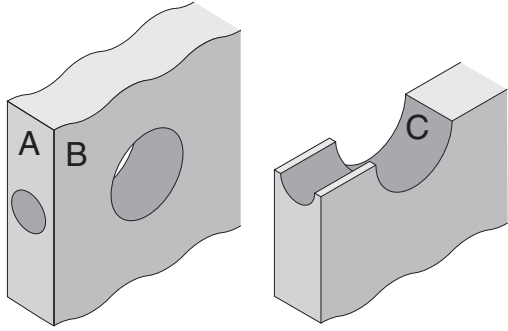

## FE575, FE595

<b>Door Type:</b>	Wood or Composite, Flat
<b>Door Thickness:</b>	1 $\frac{3}{8}$ " (35mm)–1 $\frac{3}{4}$ " (44mm)
<b>Faceplate:</b>	Circular Drive-In
<b>Backsets:</b>	F780-C, 2 $\frac{3}{8}$ " (60mm)   F780-D, 2 $\frac{3}{4}$ " (70mm)

Dimensions shown in parentheses ( ) are in millimeters

**Job:** \_\_\_\_\_

**Date:** \_\_\_\_\_

**Door Thickness:** \_\_\_\_\_

**Remarks:** \_\_\_\_\_

**TEMPLATE  
F780**