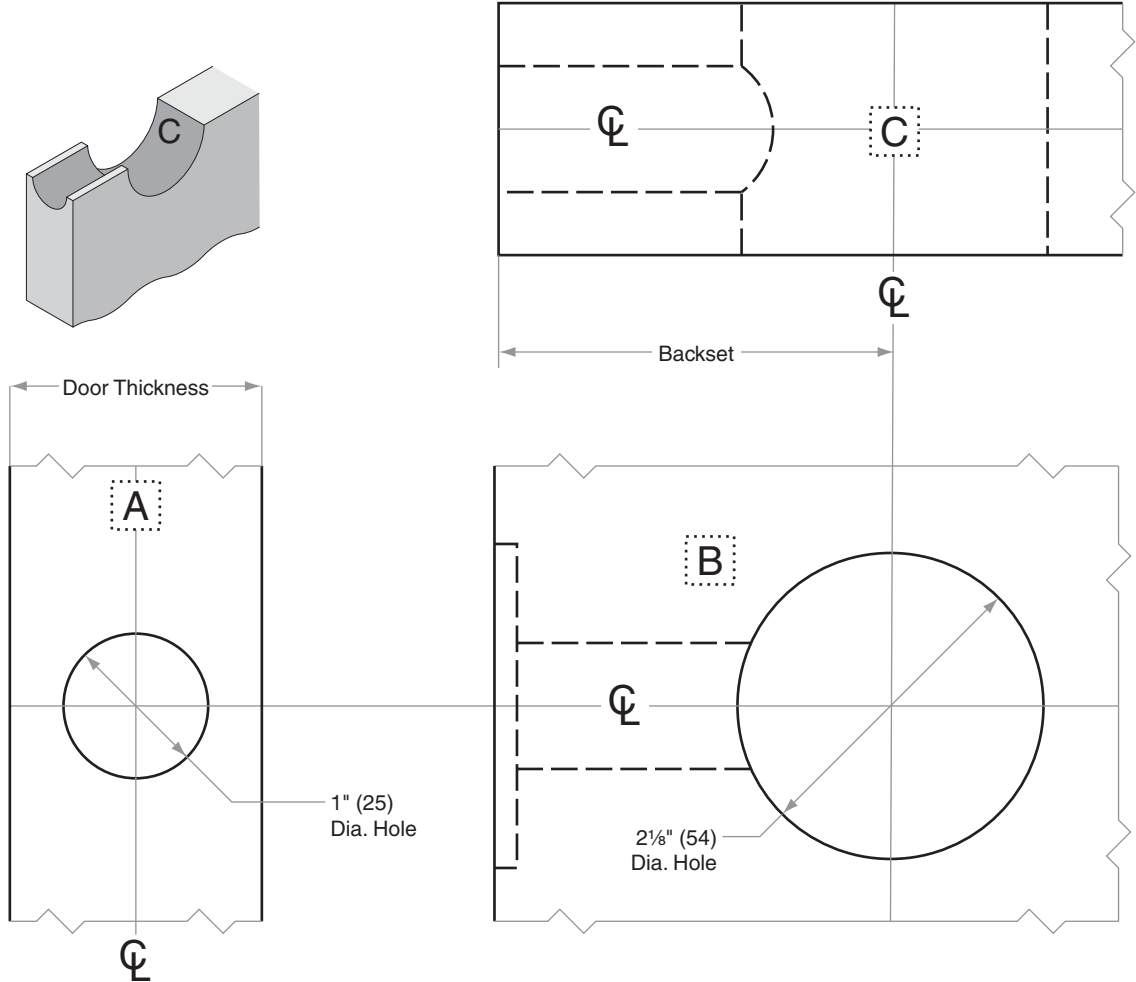

## FE575, FE595

<b>Door Type:</b>	Wood or Composite, Flat
<b>Door Thickness:</b>	1 $\frac{3}{8}$ " (35mm)–1 $\frac{3}{4}$ " (44mm)
<b>Faceplate:</b>	Circular Drive-In
<b>Backsets:</b>	F780-C, 2 $\frac{3}{8}$ " (60mm)   F780-D, 2 $\frac{3}{4}$ " (70mm)

Dimensions shown in parentheses ( ) are in millimeters

**Job:** \_\_\_\_\_

**Date:** \_\_\_\_\_

**Door Thickness:** \_\_\_\_\_

**Remarks:** \_\_\_\_\_

**TEMPLATE  
F780**