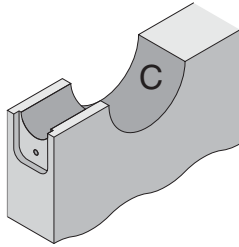

## FE575, FE595

- Door Type:** Wood or Composite, Flat or Beveled
- Door Thickness:** 1 $\frac{3}{8}$ " (35mm)–1 $\frac{3}{4}$ " (44mm)
- Faceplate:** Round Corner,  $\frac{1}{4}$ " (6mm) Radius, 1" (25mm) wide
- Backsets:** F779-C, 2 $\frac{3}{8}$ " (60mm) | F779-D, 2 $\frac{3}{4}$ " (70mm)

Dimensions shown in parentheses ( ) are in millimeters

**Job:** \_\_\_\_\_

**Date:** \_\_\_\_\_

**Door Thickness:** \_\_\_\_\_

**Remarks:** \_\_\_\_\_

**TEMPLATE**  
**F779**