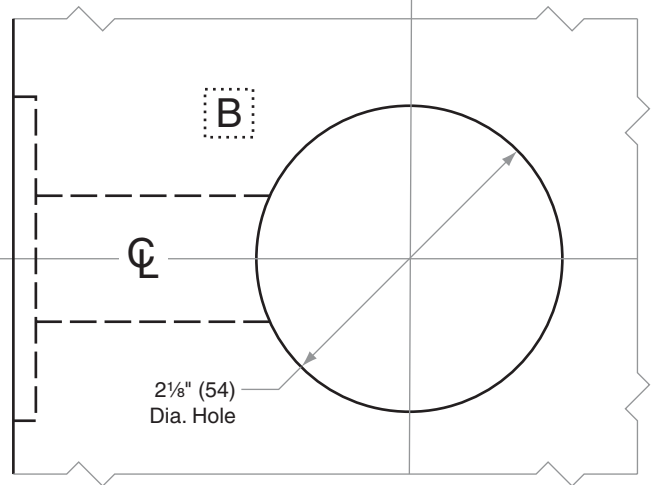

## FE575, FE595

- Door Type:** Wood or Composite, Flat or Beveled
- Door Thickness:** 1 $\frac{3}{8}$ " (35mm)–1 $\frac{3}{4}$ " (44mm)
- Faceplate:** Round Corner,  $\frac{1}{4}$ " (6mm) Radius, 1" (25mm) wide
- Backsets:** F779-C, 2 $\frac{3}{8}$ " (60mm) | F779-D, 2 $\frac{3}{4}$ " (70mm)

Dimensions shown in parentheses ( ) are in millimeters

**Job:** \_\_\_\_\_

**Date:** \_\_\_\_\_

**Door Thickness:** \_\_\_\_\_

**Remarks:** \_\_\_\_\_

**TEMPLATE**  
**F779**