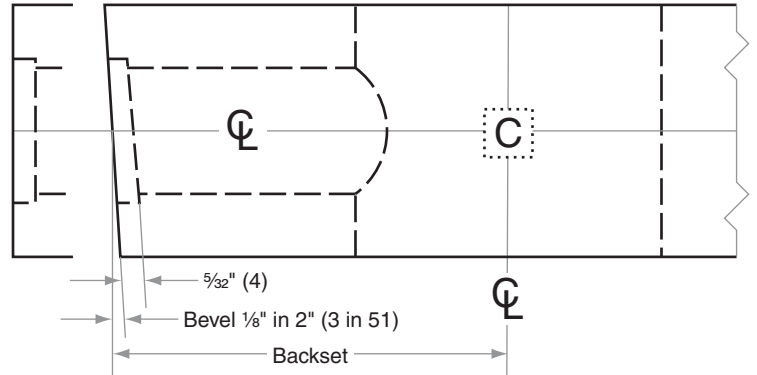

## FE575, FE595

- Door Type:** Wood or Composite, Flat or Beveled
- Door Thickness:** 1 $\frac{3}{8}$ " (35mm)–1 $\frac{3}{4}$ " (44mm)
- Faceplate:** Round Corner,  $\frac{1}{4}$ " (6mm) Radius, 1" (25mm) wide
- Backsets:** F779-C, 2 $\frac{3}{8}$ " (60mm) | F779-D, 2 $\frac{3}{4}$ " (70mm)

Dimensions shown in parentheses ( ) are in millimeters

**Job:** \_\_\_\_\_

**Date:** \_\_\_\_\_

**Door Thickness:** \_\_\_\_\_

**Remarks:** \_\_\_\_\_

**TEMPLATE**  
**F779**