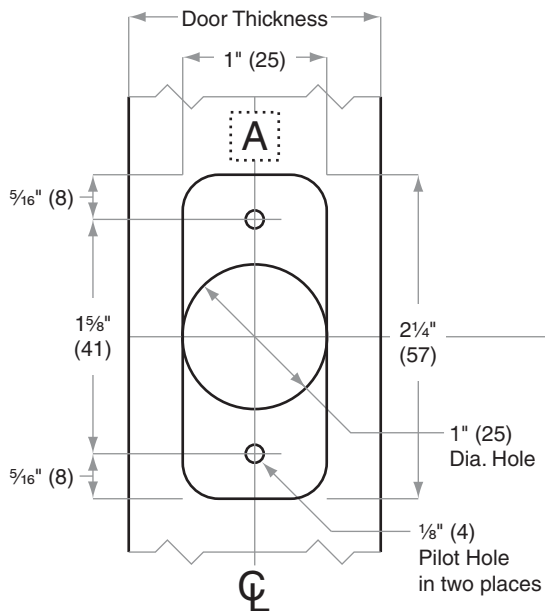

## FE575, FE595

- Door Type:** Wood or Composite, Flat or Beveled
- Door Thickness:** 1 $\frac{3}{8}$ " (35mm)–1 $\frac{3}{4}$ " (44mm)
- Faceplate:** Round Corner,  $\frac{1}{4}$ " (6mm) Radius, 1" (25mm) wide
- Backsets:** F779-C, 2 $\frac{3}{8}$ " (60mm) | F779-D, 2 $\frac{3}{4}$ " (70mm)

Dimensions shown in parentheses ( ) are in millimeters

**Job:** \_\_\_\_\_

**Date:** \_\_\_\_\_

**Door Thickness:** \_\_\_\_\_

**Remarks:** \_\_\_\_\_

**TEMPLATE**  
**F779**