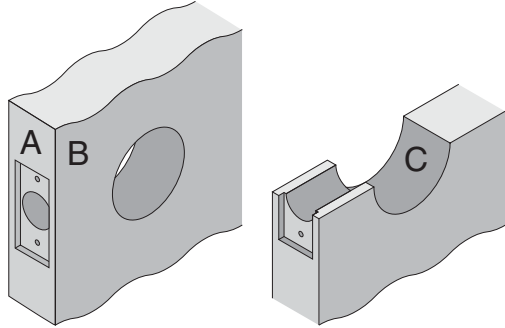

## FE575, FE595

- Door Type:** Wood or Composite, Flat or Beveled
- Door Thickness:** 1 $\frac{3}{8}$ " (35mm)–1 $\frac{3}{4}$ " (44mm)
- Faceplate:** Square Corner, 1" (25mm) wide
- Backsets:** F778-C, 2 $\frac{3}{8}$ " (60mm) | F778-D, 2 $\frac{3}{4}$ " (70mm)

Dimensions shown in parentheses ( ) are in millimeters

**Job:** \_\_\_\_\_

**Date:** \_\_\_\_\_

**Door Thickness:** \_\_\_\_\_

**Remarks:** \_\_\_\_\_

**TEMPLATE**  
**F778**