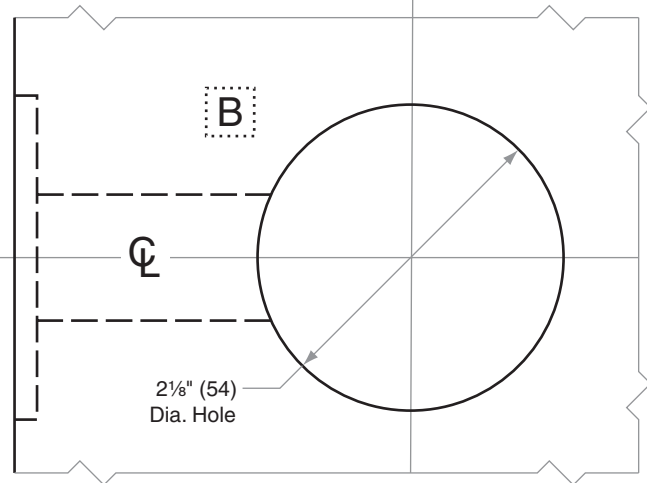

## FE575, FE595

- Door Type:** Wood or Composite, Flat or Beveled
- Door Thickness:** 1 $\frac{3}{8}$ " (35mm)–1 $\frac{3}{4}$ " (44mm)
- Faceplate:** Square Corner, 1" (25mm) wide
- Backsets:** F778-C, 2 $\frac{3}{8}$ " (60mm) | F778-D, 2 $\frac{3}{4}$ " (70mm)

Dimensions shown in parentheses ( ) are in millimeters

**Job:** \_\_\_\_\_

**Date:** \_\_\_\_\_

**Door Thickness:** \_\_\_\_\_

**Remarks:** \_\_\_\_\_

**TEMPLATE**  
**F778**