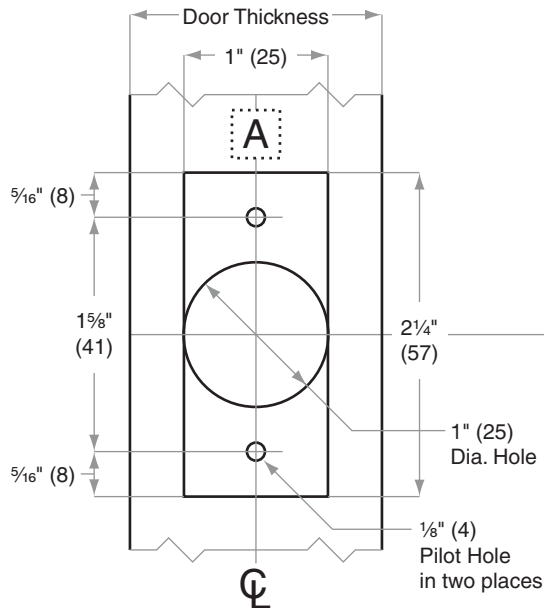

## FE575, FE595

- Door Type:** Wood or Composite, Flat or Beveled
- Door Thickness:** 1 $\frac{3}{8}$ " (35mm)–1 $\frac{3}{4}$ " (44mm)
- Faceplate:** Square Corner, 1" (25mm) wide
- Backsets:** F778-C, 2 $\frac{3}{8}$ " (60mm) | F778-D, 2 $\frac{3}{4}$ " (70mm)

Dimensions shown in parentheses ( ) are in millimeters

**Job:** \_\_\_\_\_

**Date:** \_\_\_\_\_

**Door Thickness:** \_\_\_\_\_

**Remarks:** \_\_\_\_\_

**TEMPLATE**  
**F778**