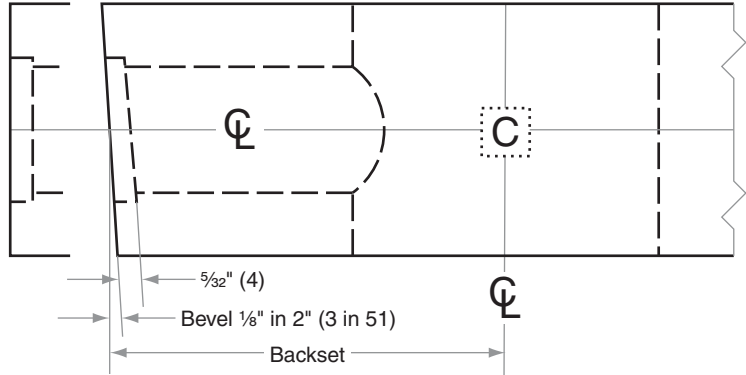

## FE575, FE595

- Door Type:** Wood or Composite, Flat or Beveled
- Door Thickness:** 1 $\frac{3}{8}$ " (35mm)–1 $\frac{3}{4}$ " (44mm)
- Faceplate:** Square Corner, 1" (25mm) wide
- Backsets:** F778-C, 2 $\frac{3}{8}$ " (60mm) | F778-D, 2 $\frac{3}{4}$ " (70mm)

Dimensions shown in parentheses ( ) are in millimeters

**Job:** \_\_\_\_\_

**Date:** \_\_\_\_\_

**Door Thickness:** \_\_\_\_\_

**Remarks:** \_\_\_\_\_

**TEMPLATE**  
**F778**