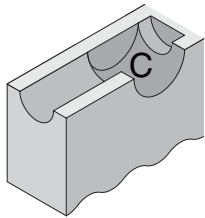

BC100-Series

BC180

Door Type:	Wood or Composite, Flat
Door Thickness:	Various
Faceplate:	Circular Drive-In
Backsets:	B920-C, 2 $\frac{3}{8}$ " (60mm) B920-D, 2 $\frac{3}{4}$ " (70mm)

Dimensions shown in parentheses () are in millimeters

Job: _____

Date: _____

Door Thickness: _____

Remarks: _____

TEMPLATE
B920