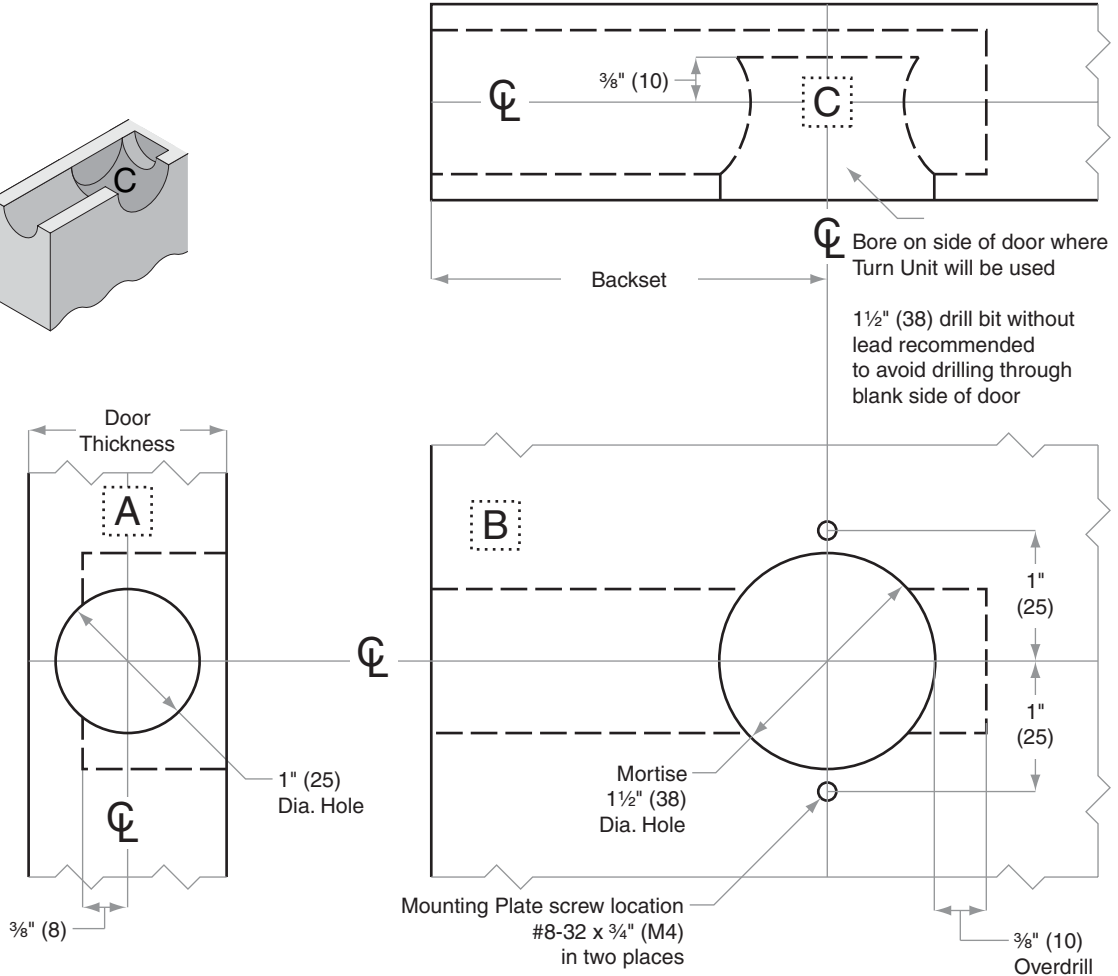

BC100-Series

BC180

Door Type:	Wood or Composite, Flat
Door Thickness:	Various
Faceplate:	Circular Drive-In
Backsets:	B920-C, 2 $\frac{3}{8}$ " (60mm) B920-D, 2 $\frac{3}{4}$ " (70mm)

Dimensions shown in parentheses () are in millimeters

Job: _____

Date: _____

Door Thickness: _____

Remarks: _____

TEMPLATE
B920