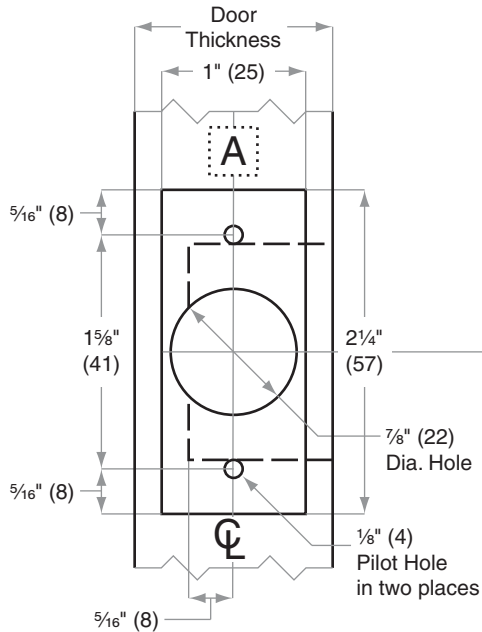

BC100-Series

BC180

- Door Type:** Wood or Composite, Flat or Beveled
- Door Thickness:** Various
- Faceplate:** Square Corner, 1" (25mm) wide
- Backsets:** B919-C, 2³/₈" (60mm) | B919-D, 2³/₄" (70mm)

Dimensions shown in parentheses () are in millimeters

Job: _____

Date: _____

Door Thickness: _____

Remarks: _____

TEMPLATE
B919