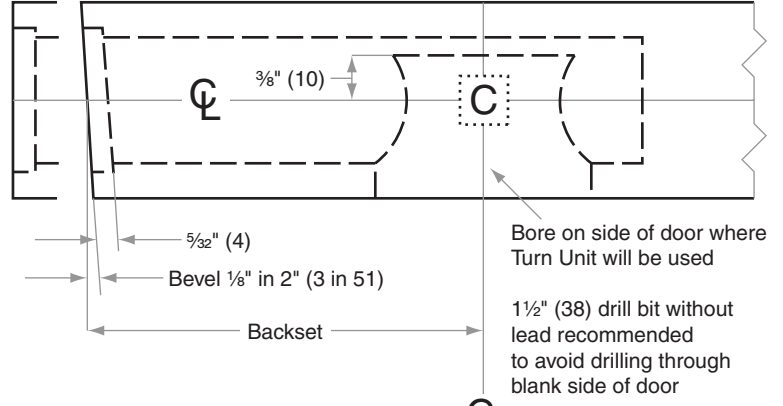

BC100-Series

BC180

- Door Type:** Wood or Composite, Flat or Beveled
- Door Thickness:** Various
- Faceplate:** Square Corner, 1" (25mm) wide
- Backsets:** B919-C, 2³/₈" (60mm) | B919-D, 2³/₄" (70mm)

Dimensions shown in parentheses () are in millimeters

Job: _____

Date: _____

Door Thickness: _____

Remarks: _____

TEMPLATE
B919