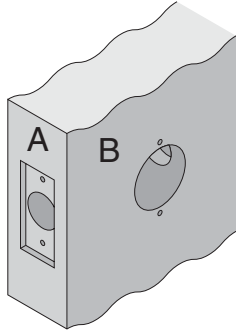

BC100-Series

BC180

- Door Type:** Wood or Composite, Flat or Beveled
- Door Thickness:** Various
- Faceplate:** Square Corner, 1" (25mm) wide
- Backsets:** B919-C, 2³/₈" (60mm) | B919-D, 2³/₄" (70mm)

Dimensions shown in parentheses () are in millimeters

Job: _____

Date: _____

Door Thickness: _____

Remarks: _____

TEMPLATE
B919