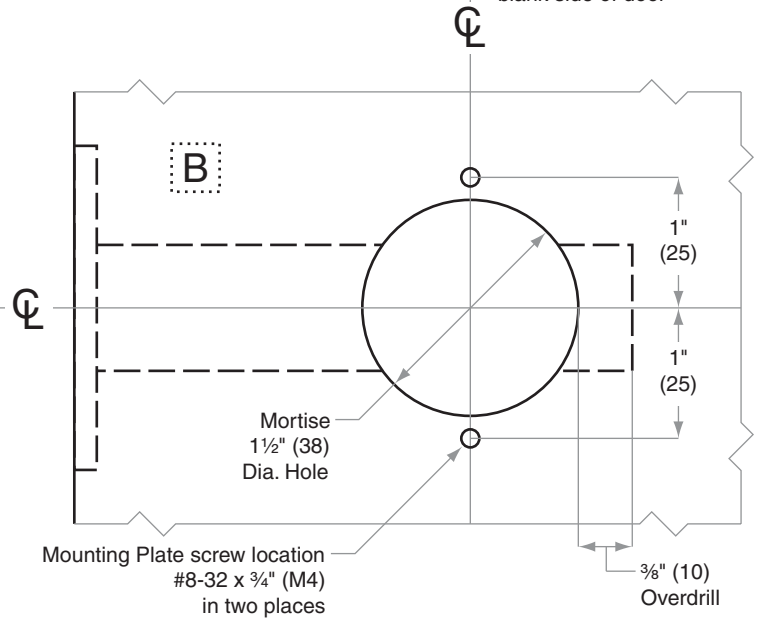

BC100-Series

BC180

- Door Type:** Wood or Composite, Flat or Beveled
- Door Thickness:** Various
- Faceplate:** Square Corner, 1" (25mm) wide
- Backsets:** B919-C, 2³/₈" (60mm) | B919-D, 2³/₄" (70mm)

Dimensions shown in parentheses () are in millimeters

Job: _____

Date: _____

Door Thickness: _____

Remarks: _____

TEMPLATE
B919