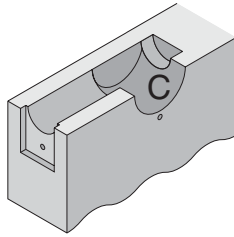

BC100-Series

BC180

- Door Type:** Wood or Composite, Flat or Beveled
- Door Thickness:** Various
- Faceplate:** Square Corner, 1" (25mm) wide
- Backsets:** B919-C, 2³/₈" (60mm) | B919-D, 2³/₄" (70mm)

Dimensions shown in parentheses () are in millimeters

Job: _____

Date: _____

Door Thickness: _____

Remarks: _____

TEMPLATE
B919