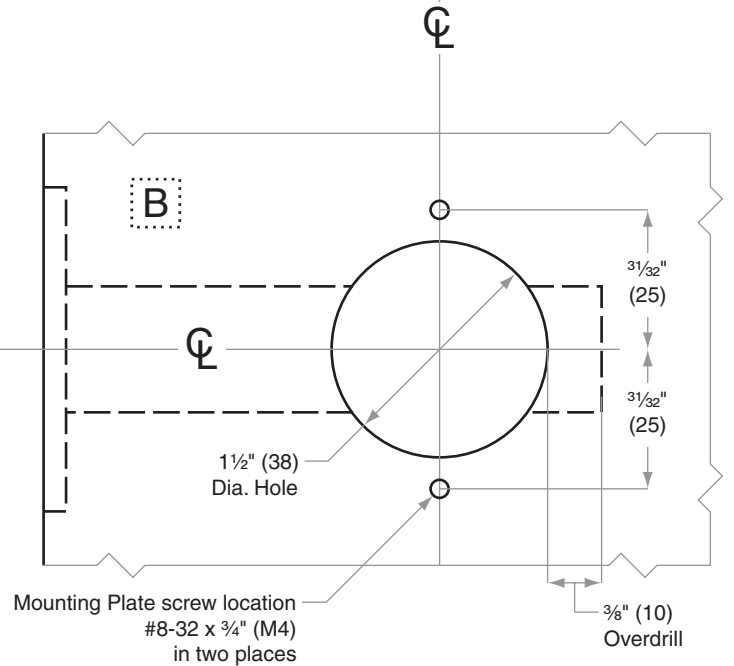

B/BA300-Series

B380, BA380

Door Type:	Wood or Composite, Flat or Beveled
Door Thickness:	Various
Faceplate:	Round Corner, 1/4" (6mm) Radius, 1" (25mm) wide
Backsets:	B915-C, 2 3/8" (60mm) B915-D, 2 3/4" (70mm) B915-F, 5" (127mm)

Dimensions shown in parentheses () are in millimeters

Job: _____

Date: _____

Door Thickness: _____

Remarks: _____

TEMPLATE
B915