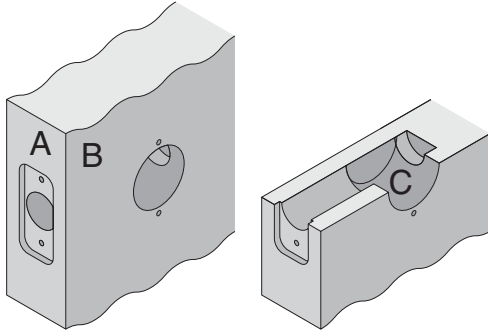

B/BA300-Series

B380, BA380

Door Type:	Wood or Composite, Flat or Beveled
Door Thickness:	Various
Faceplate:	Round Corner, 1/4" (6mm) Radius, 1" (25mm) wide
Backsets:	B915-C, 2 3/8" (60mm) B915-D, 2 3/4" (70mm) B915-F, 5" (127mm)

Dimensions shown in parentheses () are in millimeters

Job: _____

Date: _____

Door Thickness: _____

Remarks: _____

TEMPLATE
B915