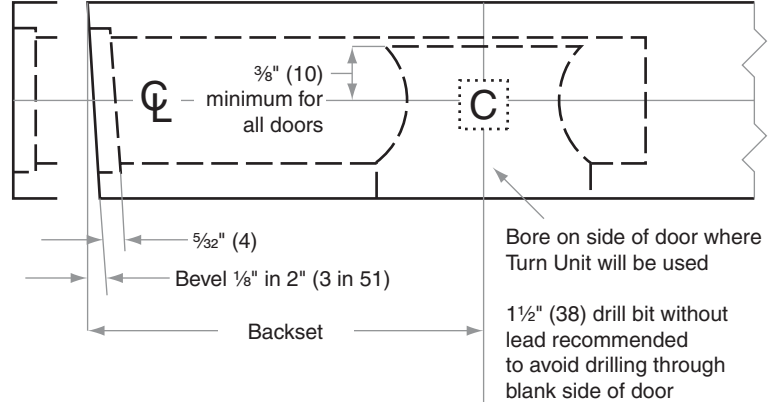

B/BA300-Series

B380, BA380

Door Type:	Wood or Composite, Flat or Beveled
Door Thickness:	Various
Faceplate:	Round Corner, 1/4" (6mm) Radius, 1" (25mm) wide
Backsets:	B915-C, 2 3/8" (60mm) B915-D, 2 3/4" (70mm) B915-F, 5" (127mm)

Dimensions shown in parentheses () are in millimeters

Job: _____

Date: _____

Door Thickness: _____

Remarks: _____

TEMPLATE
B915