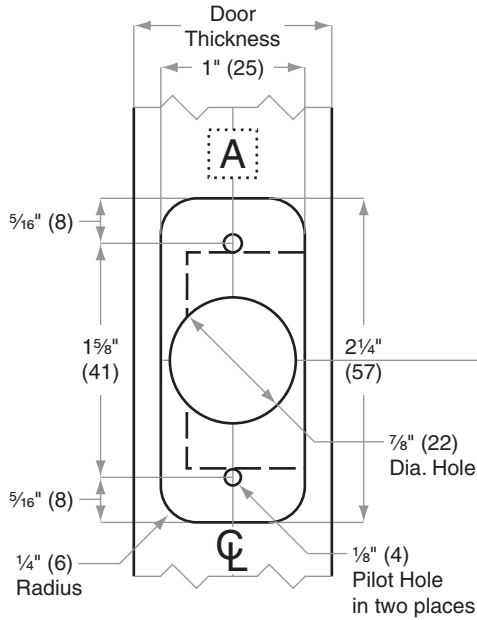

B/BA300-Series

B380, BA380

Door Type:	Wood or Composite, Flat or Beveled
Door Thickness:	Various
Faceplate:	Round Corner, 1/4" (6mm) Radius, 1" (25mm) wide
Backsets:	B915-C, 2 3/8" (60mm) B915-D, 2 3/4" (70mm) B915-F, 5" (127mm)

Dimensions shown in parentheses () are in millimeters

Job: _____

Date: _____

Door Thickness: _____

Remarks: _____

TEMPLATE
B915