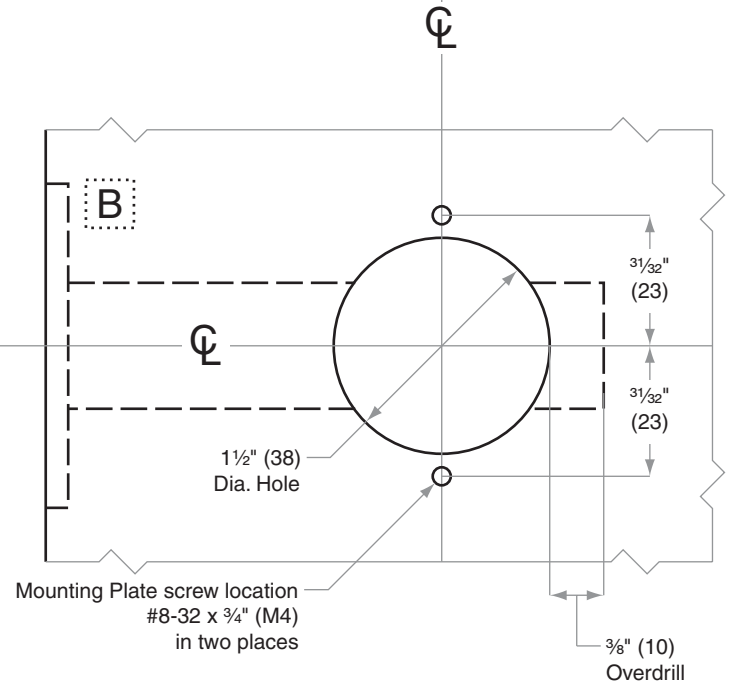

# B/BA300-Series

## B380, BA380

- Door Type:** Wood or Composite, Flat or Beveled
- Door Thickness:** Various
- Faceplate:** Square Corner, 1" (25mm) wide
- Backsets:** B913-C, 2<sup>3</sup>/<sub>8</sub>" (60mm) | B913-D, 2<sup>3</sup>/<sub>4</sub>" (70mm) | B913-F, 5" (127mm)

Dimensions shown in parentheses ( ) are in millimeters

**Job:** \_\_\_\_\_

**Date:** \_\_\_\_\_

**Door Thickness:** \_\_\_\_\_

**Remarks:** \_\_\_\_\_

**TEMPLATE**  
**B913**