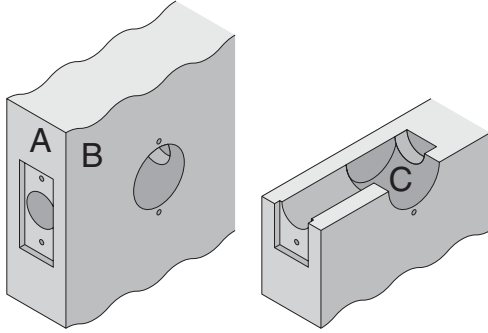

## B380, BA380

- Door Type:** Wood or Composite, Flat or Beveled
- Door Thickness:** Various
- Faceplate:** Square Corner, 1" (25mm) wide
- Backsets:** B913-C, 2<sup>3</sup>/<sub>8</sub>" (60mm) | B913-D, 2<sup>3</sup>/<sub>4</sub>" (70mm) | B913-F, 5" (127mm)

Dimensions shown in parentheses ( ) are in millimeters

**Job:** \_\_\_\_\_

**Date:** \_\_\_\_\_

**Door Thickness:** \_\_\_\_\_

**Remarks:** \_\_\_\_\_

**TEMPLATE**  
**B913**