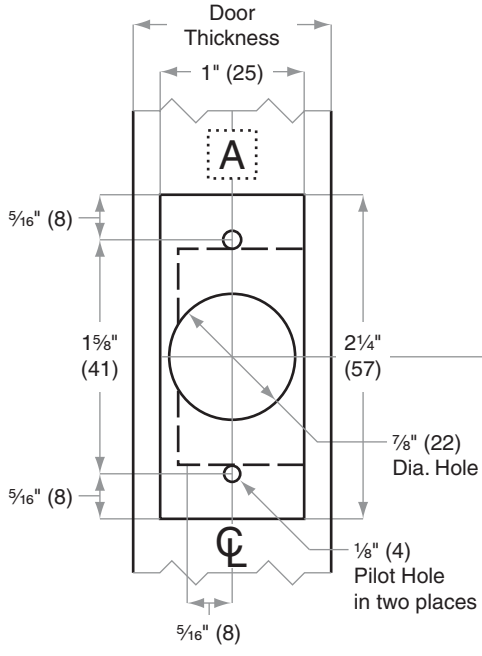

## B380, BA380

- Door Type:** Wood or Composite, Flat or Beveled
- Door Thickness:** Various
- Faceplate:** Square Corner, 1" (25mm) wide
- Backsets:** B913-C, 2<sup>3</sup>/<sub>8</sub>" (60mm) | B913-D, 2<sup>3</sup>/<sub>4</sub>" (70mm) | B913-F, 5" (127mm)

Dimensions shown in parentheses ( ) are in millimeters

**Job:** \_\_\_\_\_

**Date:** \_\_\_\_\_

**Door Thickness:** \_\_\_\_\_

**Remarks:** \_\_\_\_\_

**TEMPLATE**  
**B913**