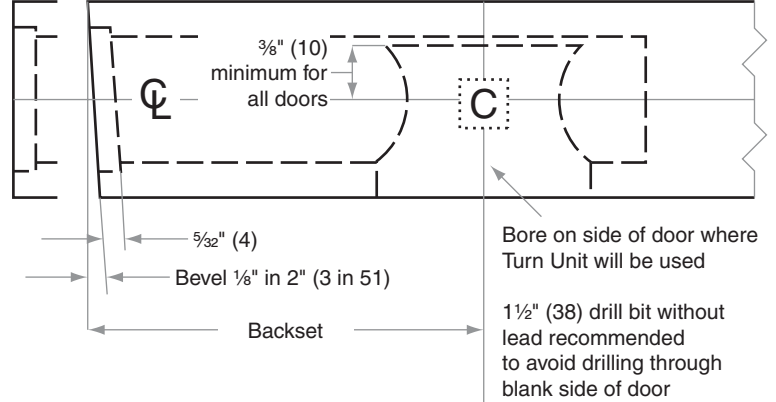

## B380, BA380

- Door Type:** Wood or Composite, Flat or Beveled
- Door Thickness:** Various
- Faceplate:** Square Corner, 1" (25mm) wide
- Backsets:** B913-C, 2<sup>3</sup>/<sub>8</sub>" (60mm) | B913-D, 2<sup>3</sup>/<sub>4</sub>" (70mm) | B913-F, 5" (127mm)

Dimensions shown in parentheses ( ) are in millimeters

**Job:** \_\_\_\_\_

**Date:** \_\_\_\_\_

**Door Thickness:** \_\_\_\_\_

**Remarks:** \_\_\_\_\_

**TEMPLATE**  
**B913**