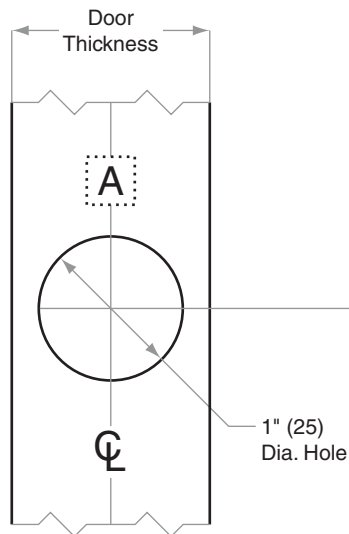

# B/BA300-Series

**B360, B362, BA360, BA362**

- Door Type:** Wood or Composite, Flat  
**Door Thickness:** 1 $\frac{3}{8}$ " (35mm)–2 $\frac{1}{4}$ " (57mm)  
**Faceplate:** Circular Drive-In  
**Backsets:** B912-C, 2 $\frac{3}{8}$ " (60mm) | B912-D, 2 $\frac{3}{4}$ " (70mm)

Dimensions shown in parentheses ( ) are in millimeters

**Job:** \_\_\_\_\_

**Date:** \_\_\_\_\_

**Door Thickness:** \_\_\_\_\_

**Remarks:** \_\_\_\_\_

**TEMPLATE  
B912**