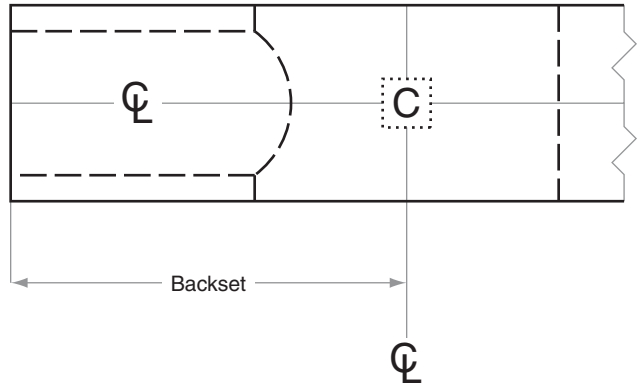

# B/BA300-Series

**B360, B362, BA360, BA362**

- Door Type:** Wood or Composite, Flat  
**Door Thickness:** 1 $\frac{3}{8}$ " (35mm)–2 $\frac{1}{4}$ " (57mm)  
**Faceplate:** Circular Drive-In  
**Backsets:** B912-C, 2 $\frac{3}{8}$ " (60mm) | B912-D, 2 $\frac{3}{4}$ " (70mm)

Dimensions shown in parentheses ( ) are in millimeters

**Job:** \_\_\_\_\_

**Date:** \_\_\_\_\_

**Door Thickness:** \_\_\_\_\_

**Remarks:** \_\_\_\_\_

**TEMPLATE  
B912**