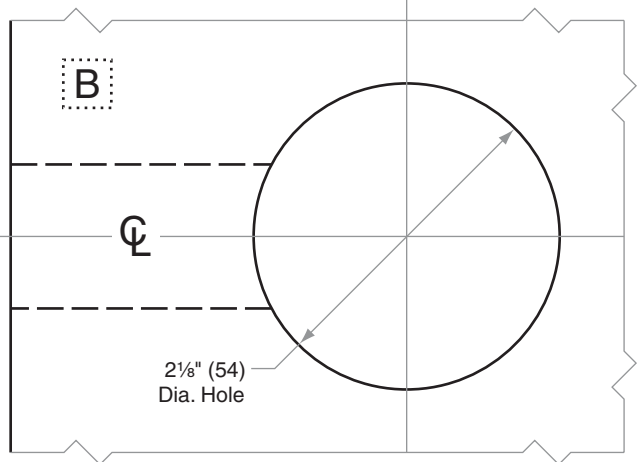

# B/BA300-Series

**B360, B362, BA360, BA362**

- Door Type:** Wood or Composite, Flat  
**Door Thickness:** 1 $\frac{3}{8}$ " (35mm)–2 $\frac{1}{4}$ " (57mm)  
**Faceplate:** Circular Drive-In  
**Backsets:** B912-C, 2 $\frac{3}{8}$ " (60mm) | B912-D, 2 $\frac{3}{4}$ " (70mm)

Dimensions shown in parentheses ( ) are in millimeters

**Job:** \_\_\_\_\_

**Date:** \_\_\_\_\_

**Door Thickness:** \_\_\_\_\_

**Remarks:** \_\_\_\_\_

**TEMPLATE  
B912**