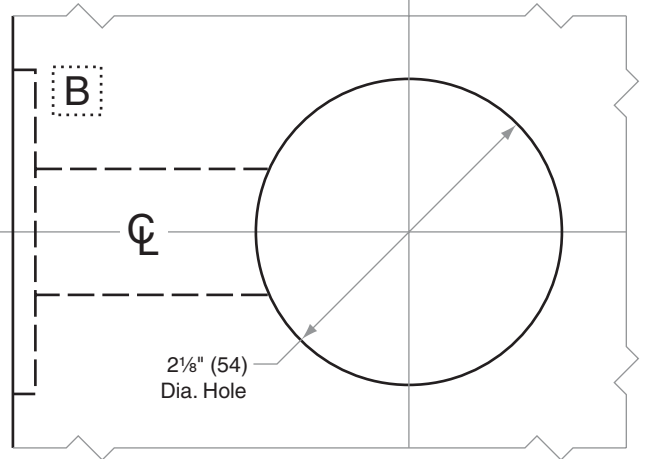

B/BA300-Series

B360, B362, BA360, BA362

- Door Type:** Wood or Composite, Flat or Beveled
- Door Thickness:** 1 $\frac{3}{8}$ " (35mm)–2 $\frac{1}{4}$ " (57mm)
- Faceplate:** Round Corner, $\frac{1}{4}$ " (6mm) Radius, 1" (25mm) wide
- Backsets:** B911-C, 2 $\frac{3}{8}$ " (60mm) | B911-D, 2 $\frac{3}{4}$ " (70mm)

Dimensions shown in parentheses () are in millimeters

Job: _____

Date: _____

Door Thickness: _____

Remarks: _____

TEMPLATE
B911