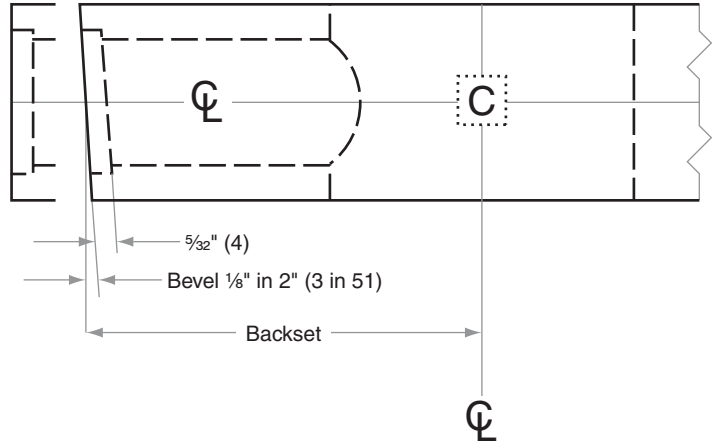

B/BA300-Series

B360, B362, BA360, BA362

- Door Type:** Wood or Composite, Flat or Beveled
- Door Thickness:** 1 $\frac{3}{8}$ " (35mm)–2 $\frac{1}{4}$ " (57mm)
- Faceplate:** Round Corner, $\frac{1}{4}$ " (6mm) Radius, 1" (25mm) wide
- Backsets:** B911-C, 2 $\frac{3}{8}$ " (60mm) | B911-D, 2 $\frac{3}{4}$ " (70mm)

Dimensions shown in parentheses () are in millimeters

Job: _____

Date: _____

Door Thickness: _____

Remarks: _____

TEMPLATE
B911