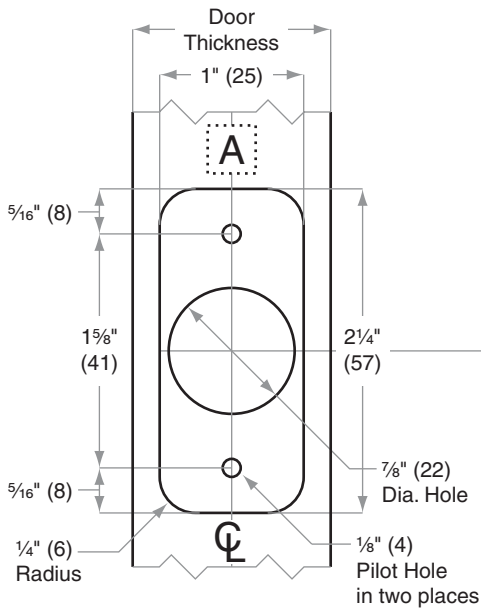

B/BA300-Series

B360, B362, BA360, BA362

- Door Type:** Wood or Composite, Flat or Beveled
- Door Thickness:** 1 $\frac{3}{8}$ " (35mm)–2 $\frac{1}{4}$ " (57mm)
- Faceplate:** Round Corner, $\frac{1}{4}$ " (6mm) Radius, 1" (25mm) wide
- Backsets:** B911-C, 2 $\frac{3}{8}$ " (60mm) | B911-D, 2 $\frac{3}{4}$ " (70mm)

Dimensions shown in parentheses () are in millimeters

Job: _____

Date: _____

Door Thickness: _____

Remarks: _____

TEMPLATE
B911