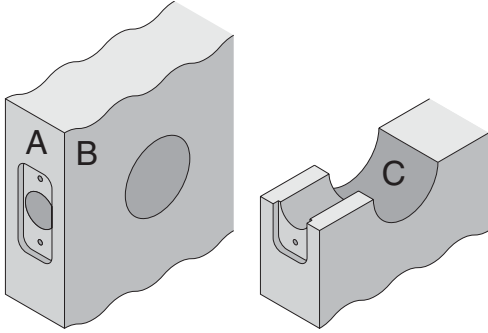

B/BA300-Series

B360, B362, BA360, BA362

- Door Type:** Wood or Composite, Flat or Beveled
- Door Thickness:** 1 $\frac{3}{8}$ " (35mm)–2 $\frac{1}{4}$ " (57mm)
- Faceplate:** Round Corner, $\frac{1}{4}$ " (6mm) Radius, 1" (25mm) wide
- Backsets:** B911-C, 2 $\frac{3}{8}$ " (60mm) | B911-D, 2 $\frac{3}{4}$ " (70mm)

Dimensions shown in parentheses () are in millimeters

Job: _____

Date: _____

Door Thickness: _____

Remarks: _____

TEMPLATE
B911