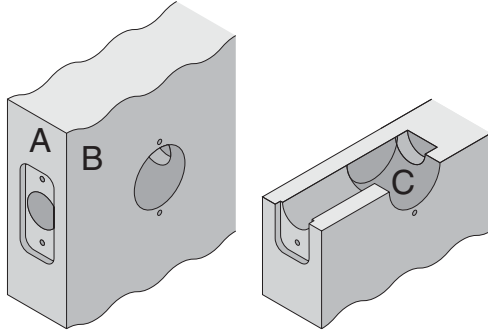

B280-Series

B280

- Door Type:** Wood or Composite, Flat or Beveled
- Door Thickness:** Various
- Faceplate:** Round Corner, 1/4" (6mm) Radius, 1" (25mm) wide
- Backsets:** B909-C, 2 3/8" (60mm) | B909-D, 2 3/4" (70mm)

Dimensions shown in parentheses () are in millimeters

Job: _____

Date: _____

Door Thickness: _____

Remarks: _____

**TEMPLATE
B909**