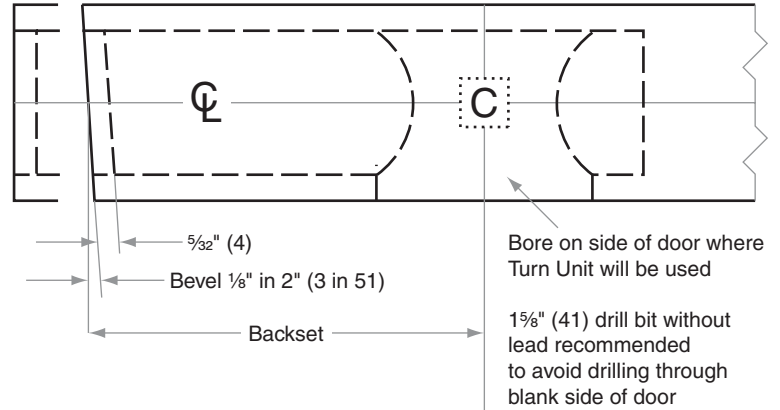

B280-Series

B280

- Door Type:** Wood or Composite, Flat or Beveled
- Door Thickness:** Various
- Faceplate:** Round Corner, 1/4" (6mm) Radius, 1" (25mm) wide
- Backsets:** B909-C, 2 3/8" (60mm) | B909-D, 2 3/4" (70mm)

Dimensions shown in parentheses () are in millimeters

Job: _____

Date: _____

Door Thickness: _____

Remarks: _____

**TEMPLATE
B909**