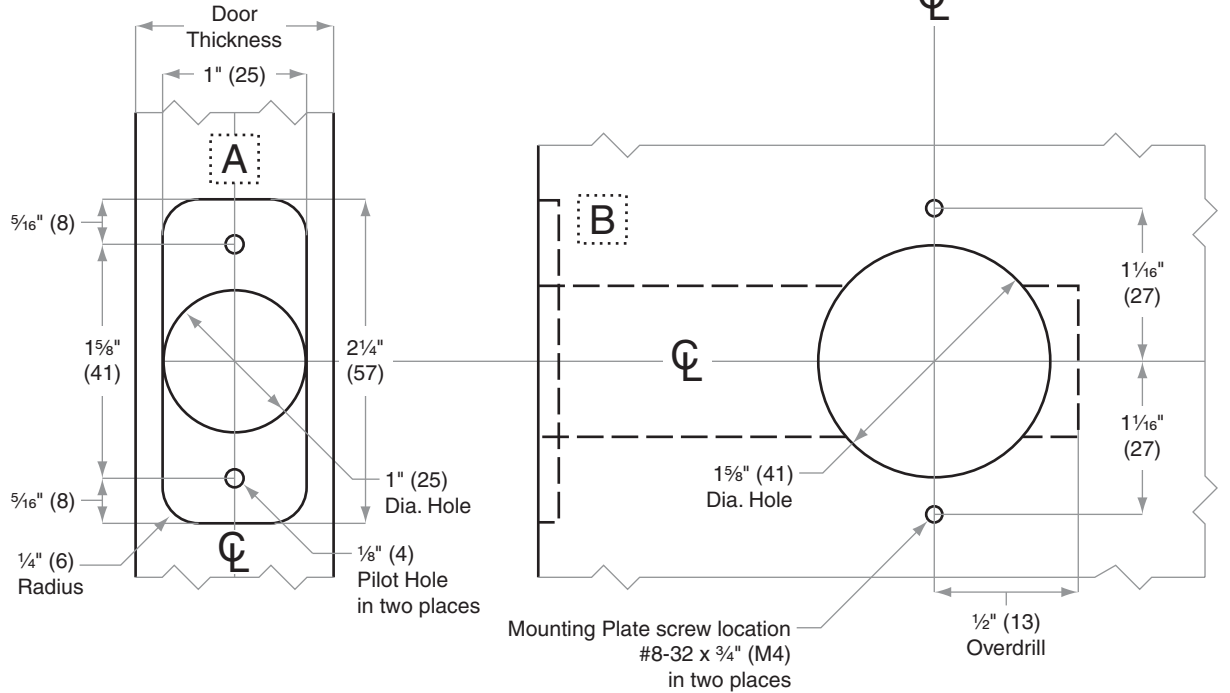

B280-Series

B280

- Door Type:** Wood or Composite, Flat or Beveled
- Door Thickness:** Various
- Faceplate:** Round Corner, 1/4" (6mm) Radius, 1" (25mm) wide
- Backsets:** B909-C, 2 3/8" (60mm) | B909-D, 2 3/4" (70mm)

Dimensions shown in parentheses () are in millimeters

Job: _____

Date: _____

Door Thickness: _____

Remarks: _____

**TEMPLATE
B909**