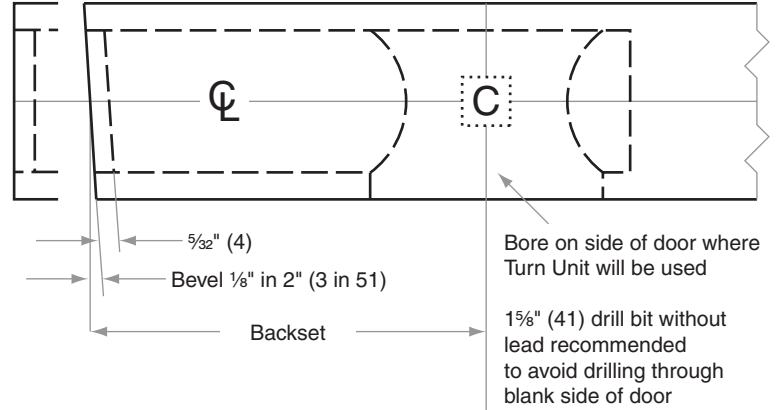

B280-Series

B280

- Door Type:** Wood or Composite, Flat or Beveled
- Door Thickness:** Various
- Faceplate:** Square Corner, 1" (25mm) wide
- Backsets:** B907-C, 2³/₈" (60mm) | B907-D, 2³/₄" (70mm)

Dimensions shown in parentheses () are in millimeters

Job: _____

Date: _____

Door Thickness: _____

Remarks: _____

TEMPLATE
B907