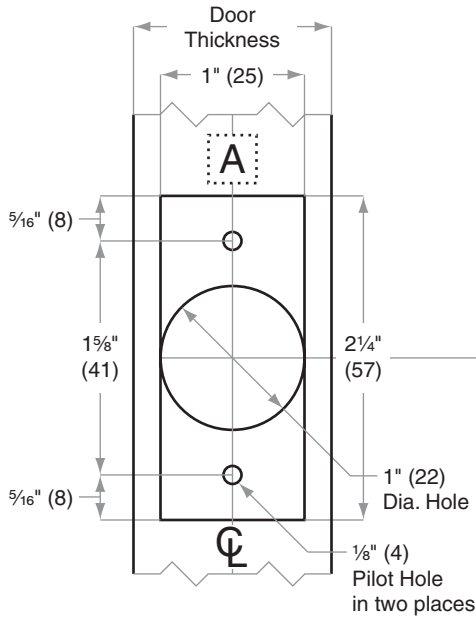

B280-Series

B280

- Door Type:** Wood or Composite, Flat or Beveled
- Door Thickness:** Various
- Faceplate:** Square Corner, 1" (25mm) wide
- Backsets:** B907-C, 2³/₈" (60mm) | B907-D, 2³/₄" (70mm)

Dimensions shown in parentheses () are in millimeters

Job: _____

Date: _____

Door Thickness: _____

Remarks: _____

TEMPLATE
B907