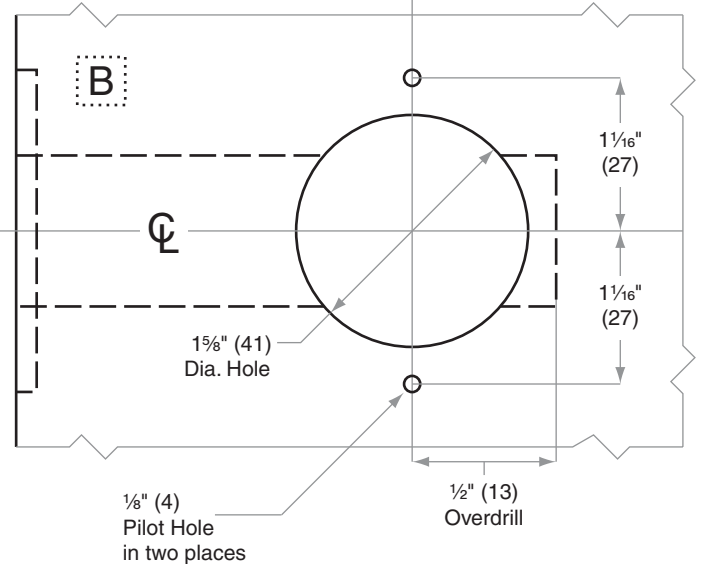

B280-Series

B280

- Door Type:** Wood or Composite, Flat or Beveled
- Door Thickness:** Various
- Faceplate:** Square Corner, 1" (25mm) wide
- Backsets:** B907-C, 2³/₈" (60mm) | B907-D, 2³/₄" (70mm)

Dimensions shown in parentheses () are in millimeters

Job: _____

Date: _____

Door Thickness: _____

Remarks: _____

TEMPLATE
B907