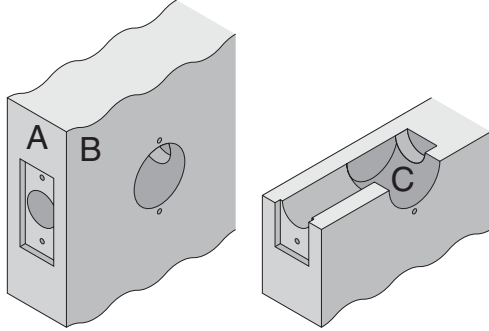

B280-Series

B280

- Door Type:** Wood or Composite, Flat or Beveled
- Door Thickness:** Various
- Faceplate:** Square Corner, 1" (25mm) wide
- Backsets:** B907-C, 2³/₈" (60mm) | B907-D, 2³/₄" (70mm)

Dimensions shown in parentheses () are in millimeters

Job: _____

Date: _____

Door Thickness: _____

Remarks: _____

TEMPLATE
B907