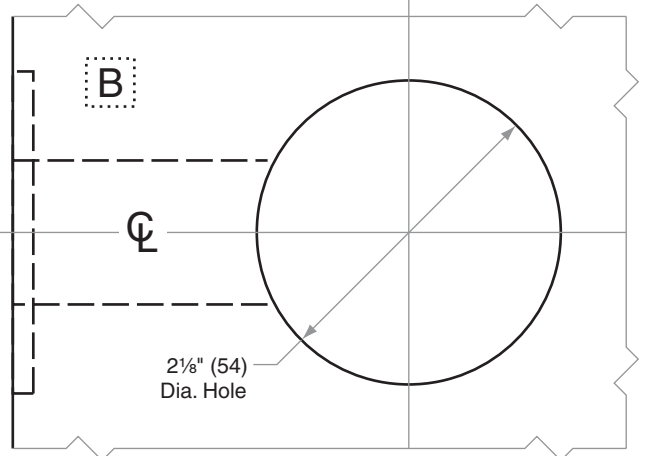

## BR260, BR262

- Door Type:** Wood or Composite, Flat or Beveled
- Door Thickness:** 1 $\frac{3}{8}$ " (35mm)–1 $\frac{7}{8}$ " (48mm)
- Faceplate:** Square Corner, 1" (25mm) wide
- Backsets:** B903-C, 2 $\frac{3}{8}$ " (60mm) | B903-D, 2 $\frac{3}{4}$ " (70mm)

Dimensions shown in parentheses ( ) are in millimeters

**Job:** \_\_\_\_\_

**Date:** \_\_\_\_\_

**Door Thickness:** \_\_\_\_\_

**Remarks:** \_\_\_\_\_

**TEMPLATE  
B903**