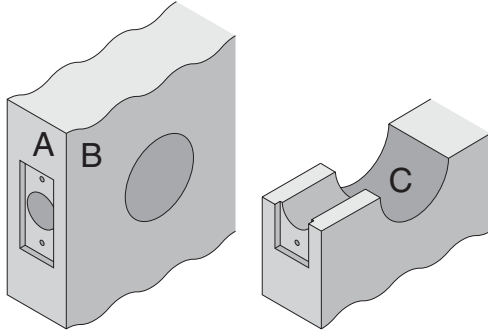

## BR260, BR262

- Door Type:** Wood or Composite, Flat or Beveled
- Door Thickness:** 1 $\frac{3}{8}$ " (35mm)–1 $\frac{7}{8}$ " (48mm)
- Faceplate:** Square Corner, 1" (25mm) wide
- Backsets:** B903-C, 2 $\frac{3}{8}$ " (60mm) | B903-D, 2 $\frac{3}{4}$ " (70mm)

Dimensions shown in parentheses ( ) are in millimeters

**Job:** \_\_\_\_\_

**Date:** \_\_\_\_\_

**Door Thickness:** \_\_\_\_\_

**Remarks:** \_\_\_\_\_

**TEMPLATE  
B903**