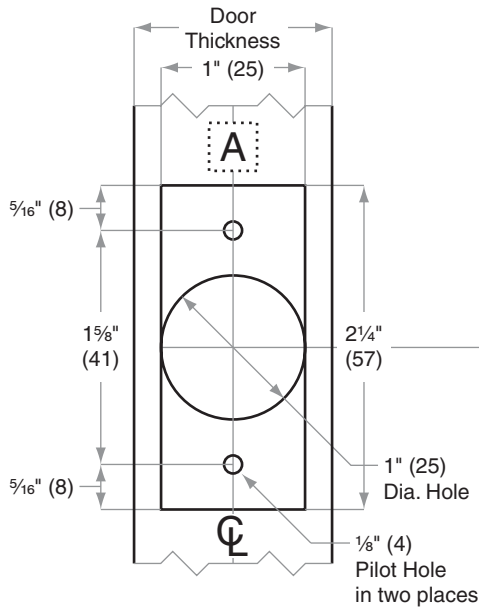

## BR260, BR262

- Door Type:** Wood or Composite, Flat or Beveled
- Door Thickness:** 1 $\frac{3}{8}$ " (35mm)–1 $\frac{7}{8}$ " (48mm)
- Faceplate:** Square Corner, 1" (25mm) wide
- Backsets:** B903-C, 2 $\frac{3}{8}$ " (60mm) | B903-D, 2 $\frac{3}{4}$ " (70mm)

Dimensions shown in parentheses ( ) are in millimeters

**Job:** \_\_\_\_\_

**Date:** \_\_\_\_\_

**Door Thickness:** \_\_\_\_\_

**Remarks:** \_\_\_\_\_

**TEMPLATE  
B903**