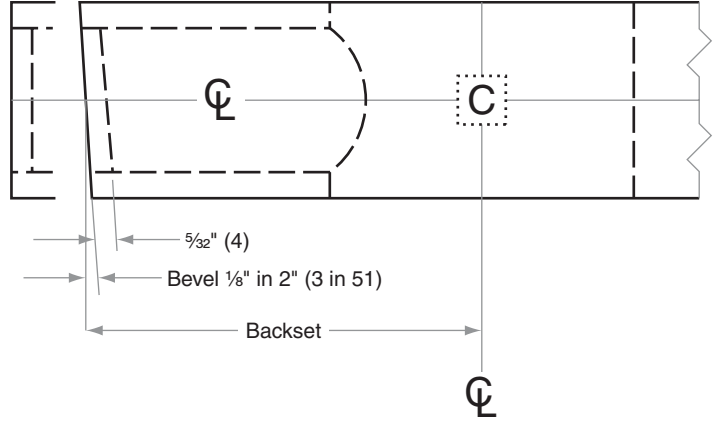

## BR260, BR262

- Door Type:** Wood or Composite, Flat or Beveled
- Door Thickness:** 1 $\frac{3}{8}$ " (35mm)–1 $\frac{7}{8}$ " (48mm)
- Faceplate:** Square Corner, 1" (25mm) wide
- Backsets:** B903-C, 2 $\frac{3}{8}$ " (60mm) | B903-D, 2 $\frac{3}{4}$ " (70mm)

Dimensions shown in parentheses ( ) are in millimeters

**Job:** \_\_\_\_\_

**Date:** \_\_\_\_\_

**Door Thickness:** \_\_\_\_\_

**Remarks:** \_\_\_\_\_

**TEMPLATE  
B903**