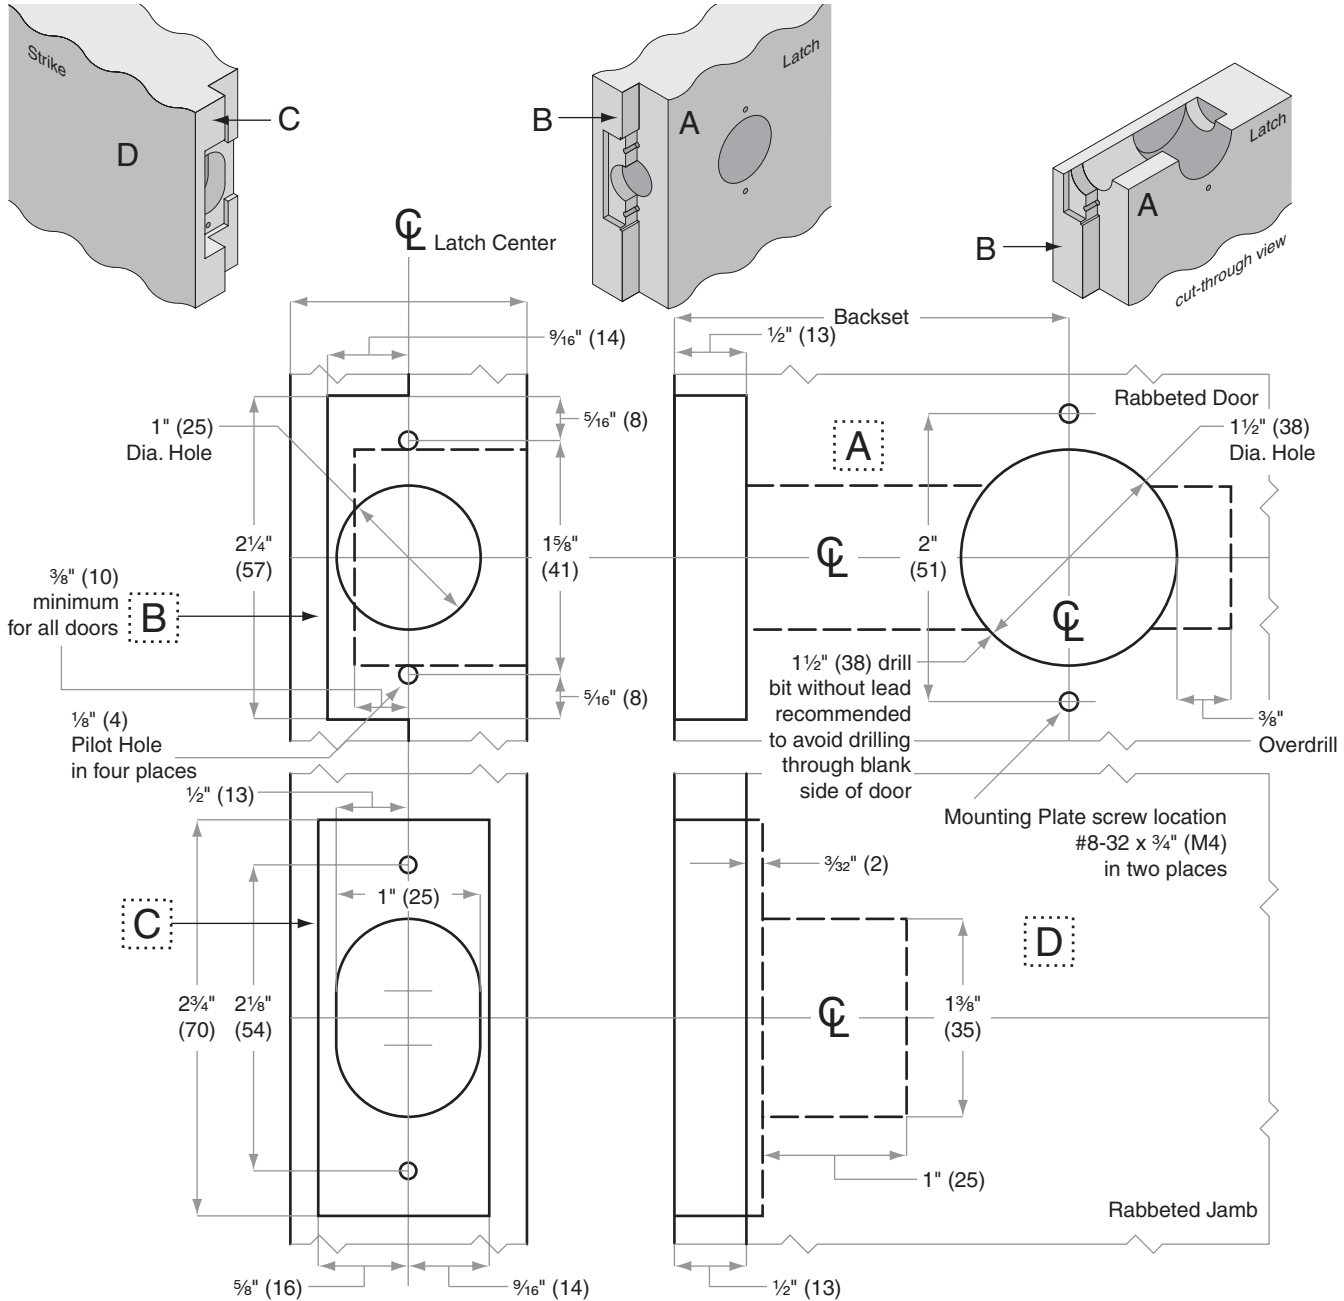

B600-Series

B680

- Door Type:** Wood or Composite, rabbeted, flat
- Door Thickness:** 1 3/8" (35mm)–2 1/2" (64mm)
- Faceplate:** Square Corner, 1 1/8" (29mm) wide, 1/2" (6mm) rabbeted and strike
- Backsets:** B900-C, 2 3/8" (60mm) | B900-D, 2 3/4" (70mm) | B900-E, 3 3/4" (95mm) | B900-F, 5" (127mm)

Dimensions shown in parentheses () are in millimeters

Job: _____

Date: _____

Door Thickness: _____

Remarks: _____

**TEMPLATE
B900**