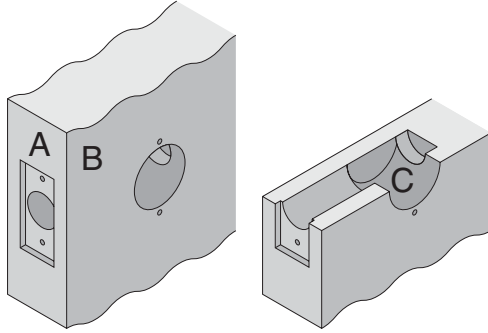

B600-Series

B680

Door Type:	Wood or Composite, Flat or Beveled
Door Thickness:	1 3/8" (35mm)–2 1/2" (64mm)
Faceplate:	Square Corner, 1 1/8" (29mm) wide
Backsets:	B897-C, 2 3/8" (60mm) B897-D, 2 3/4" (70mm) B897-E, 3 3/4" (95mm) B897-F, 5" (127mm)

Dimensions shown in parentheses () are in millimeters

Job: _____

Date: _____

Door Thickness: _____

Remarks: _____

TEMPLATE
B897