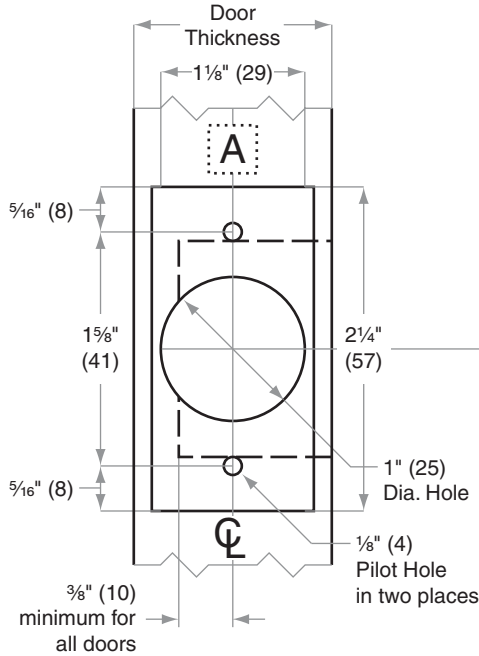

B600-Series

B680

Door Type:	Wood or Composite, Flat or Beveled
Door Thickness:	1 3/8" (35mm)–2 1/2" (64mm)
Faceplate:	Square Corner, 1 1/8" (29mm) wide
Backsets:	B897-C, 2 3/8" (60mm) B897-D, 2 3/4" (70mm) B897-E, 3 3/4" (95mm) B897-F, 5" (127mm)

Dimensions shown in parentheses () are in millimeters

Job: _____

Date: _____

Door Thickness: _____

Remarks: _____

TEMPLATE
B897