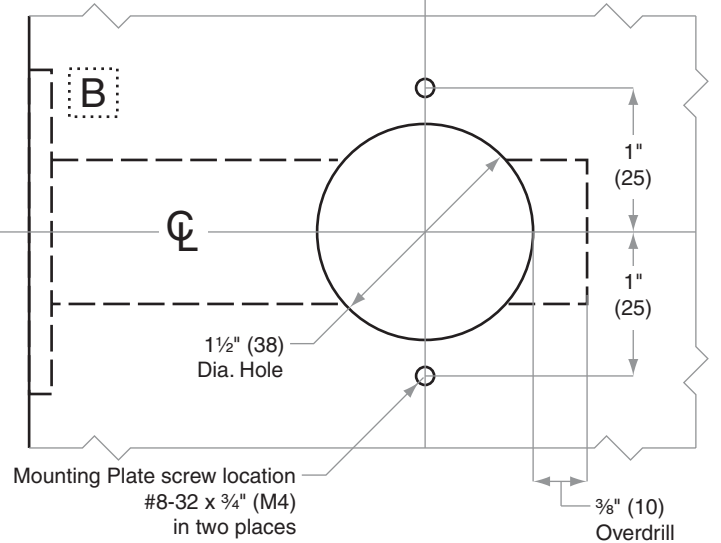

B600-Series

B680

Door Type:	Wood or Composite, Flat or Beveled
Door Thickness:	1 3/8" (35mm)–2 1/2" (64mm)
Faceplate:	Square Corner, 1 1/8" (29mm) wide
Backsets:	B897-C, 2 3/8" (60mm) B897-D, 2 3/4" (70mm) B897-E, 3 3/4" (95mm) B897-F, 5" (127mm)

Dimensions shown in parentheses () are in millimeters

Job: _____

Date: _____

Door Thickness: _____

Remarks: _____

TEMPLATE
B897