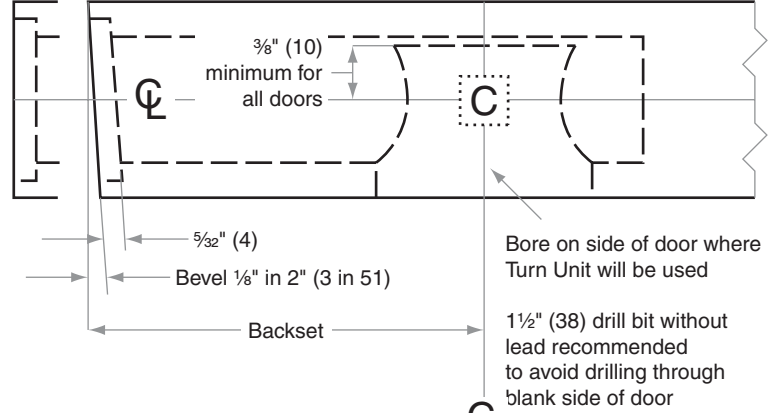

B600-Series

B680

Door Type:	Wood or Composite, Flat or Beveled
Door Thickness:	1 3/8" (35mm)–2 1/2" (64mm)
Faceplate:	Square Corner, 1 1/8" (29mm) wide
Backsets:	B897-C, 2 3/8" (60mm) B897-D, 2 3/4" (70mm) B897-E, 3 3/4" (95mm) B897-F, 5" (127mm)

Dimensions shown in parentheses () are in millimeters

Job: _____

Date: _____

Door Thickness: _____

Remarks: _____

TEMPLATE
B897