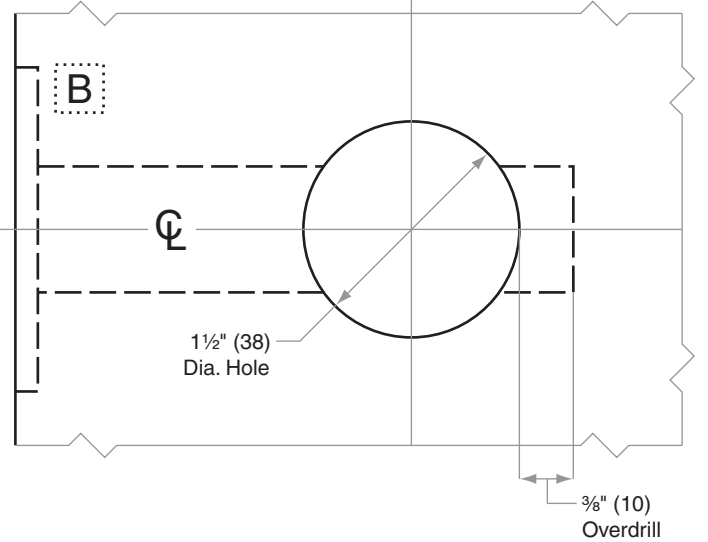

B600/700/800-Series

B664, B764, B864

- Door Type:** Wood or Composite, Flat or Beveled
- Door Thickness:** 1 3/8" (35mm)–2 1/2" (64mm)
- Faceplate:** Square Corner, 1 1/8" (29mm) wide
- Backsets:** B893-C, 2 3/8" (60mm) | B893-D, 2 3/4" (70mm) | B893-E, 3 3/4" (95mm) | B893-F, 5" (127mm)

Dimensions shown in parentheses () are in millimeters

Job: _____

Date: _____

Door Thickness: _____

Remarks: _____

TEMPLATE
B893