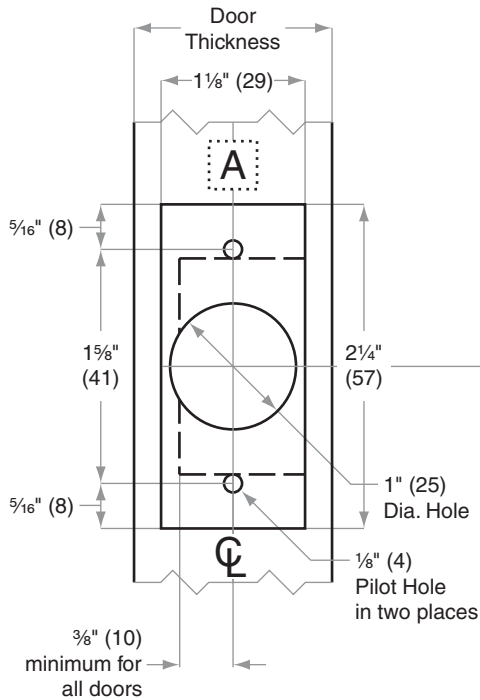

B600/700/800-Series

B664, B764, B864

- Door Type:** Wood or Composite, Flat or Beveled
- Door Thickness:** 1 3/8" (35mm)–2 1/2" (64mm)
- Faceplate:** Square Corner, 1 1/8" (29mm) wide
- Backsets:** B893-C, 2 3/8" (60mm) | B893-D, 2 3/4" (70mm) | B893-E, 3 3/4" (95mm) | B893-F, 5" (127mm)

Dimensions shown in parentheses () are in millimeters

Job: _____

Date: _____

Door Thickness: _____

Remarks: _____

TEMPLATE
B893