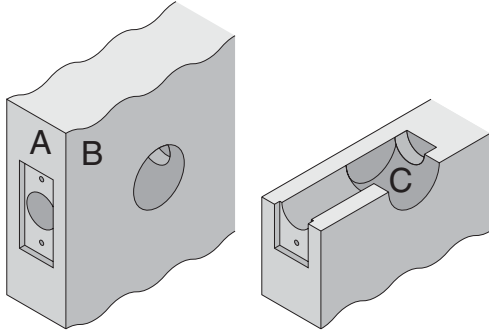

B600/700/800-Series

B664, B764, B864

- Door Type:** Wood or Composite, Flat or Beveled
- Door Thickness:** 1 3/8" (35mm)–2 1/2" (64mm)
- Faceplate:** Square Corner, 1 1/8" (29mm) wide
- Backsets:** B893-C, 2 3/8" (60mm) | B893-D, 2 3/4" (70mm) | B893-E, 3 3/4" (95mm) | B893-F, 5" (127mm)

Dimensions shown in parentheses () are in millimeters

Job: _____

Date: _____

Door Thickness: _____

Remarks: _____

TEMPLATE
B893