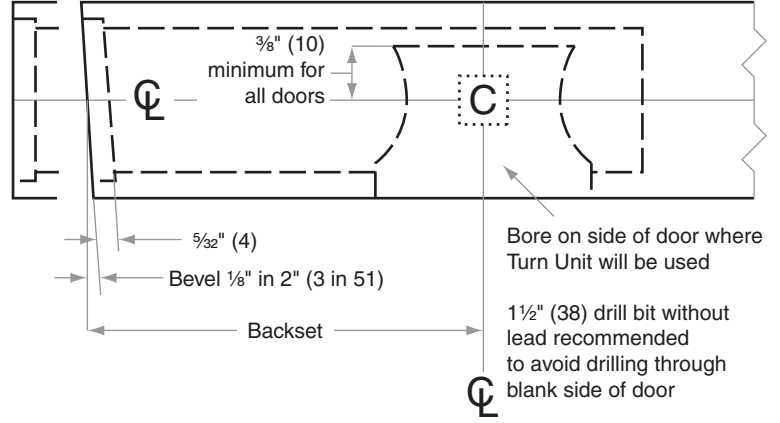

B600/700/800-Series

B664, B764, B864

- Door Type:** Wood or Composite, Flat or Beveled
- Door Thickness:** 1 3/8" (35mm)–2 1/2" (64mm)
- Faceplate:** Square Corner, 1 1/8" (29mm) wide
- Backsets:** B893-C, 2 3/8" (60mm) | B893-D, 2 3/4" (70mm) | B893-E, 3 3/4" (95mm) | B893-F, 5" (127mm)

Dimensions shown in parentheses () are in millimeters

Job: _____

Date: _____

Door Thickness: _____

Remarks: _____

TEMPLATE
B893