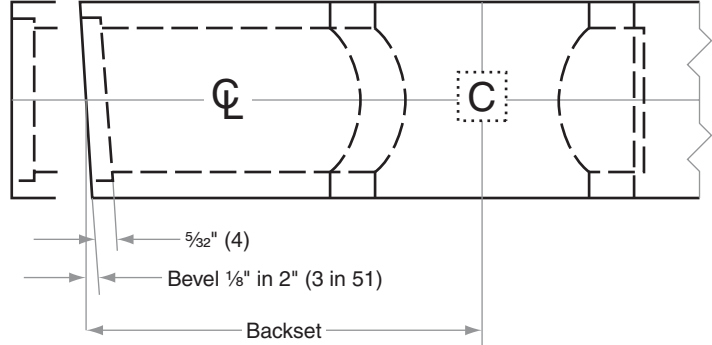

# B600/700/800-Series

B660/661/662/663, B760/761/762/763, B860/861/862/863

- Door Type:** Wood or Composite, Flat or Beveled
- Door Thickness:** 1 $\frac{3}{8}$ " (35mm)–2 $\frac{1}{2}$ " (64mm)
- Faceplate:** Square Corner, 1 $\frac{1}{8}$ " (29mm) wide
- Backsets:** B888-C, 2 $\frac{3}{8}$ " (60mm) | B888-D, 2 $\frac{3}{4}$ " (70mm) | B888-E, 3 $\frac{3}{4}$ " (95mm) | B888-F, 5" (127mm)

Dimensions shown in parentheses ( ) are in millimeters

**Job:** \_\_\_\_\_

**Date:** \_\_\_\_\_

**Door Thickness:** \_\_\_\_\_

**Remarks:** \_\_\_\_\_

**TEMPLATE**  
**B888**