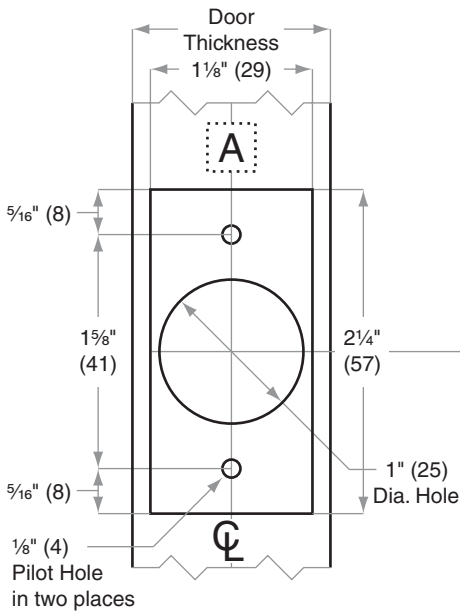

# B600/700/800-Series

B660/661/662/663, B760/761/762/763, B860/861/862/863

- Door Type:** Wood or Composite, Flat or Beveled
- Door Thickness:** 1 $\frac{3}{8}$ " (35mm)–2 $\frac{1}{2}$ " (64mm)
- Faceplate:** Square Corner, 1 $\frac{1}{8}$ " (29mm) wide
- Backsets:** B888-C, 2 $\frac{3}{8}$ " (60mm) | B888-D, 2 $\frac{3}{4}$ " (70mm) | B888-E, 3 $\frac{3}{4}$ " (95mm) | B888-F, 5" (127mm)

Dimensions shown in parentheses ( ) are in millimeters

**Job:** \_\_\_\_\_

**Date:** \_\_\_\_\_

**Door Thickness:** \_\_\_\_\_

**Remarks:** \_\_\_\_\_

**TEMPLATE**  
**B888**