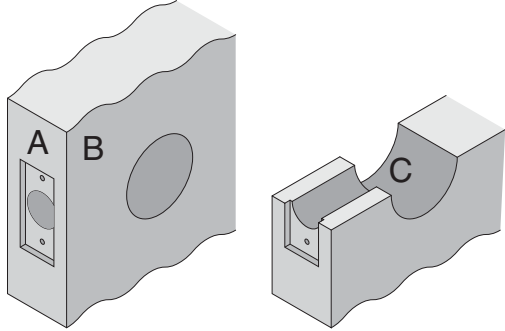

# B600/700/800-Series

B660/661/662/663, B760/761/762/763, B860/861/862/863

- Door Type:** Wood or Composite, Flat or Beveled
- Door Thickness:** 1 $\frac{3}{8}$ " (35mm)–2 $\frac{1}{2}$ " (64mm)
- Faceplate:** Square Corner, 1 $\frac{1}{8}$ " (29mm) wide
- Backsets:** B888-C, 2 $\frac{3}{8}$ " (60mm) | B888-D, 2 $\frac{3}{4}$ " (70mm) | B888-E, 3 $\frac{3}{4}$ " (95mm) | B888-F, 5" (127mm)

Dimensions shown in parentheses ( ) are in millimeters

**Job:** \_\_\_\_\_

**Date:** \_\_\_\_\_

**Door Thickness:** \_\_\_\_\_

**Remarks:** \_\_\_\_\_

**TEMPLATE**  
**B888**