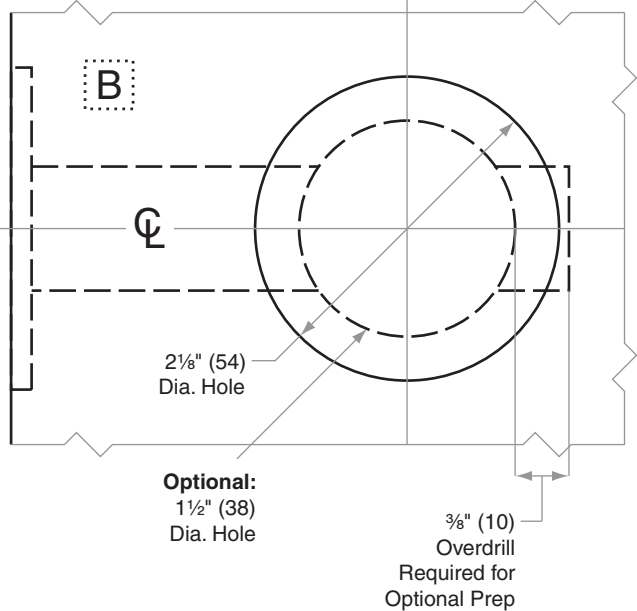

# B600/700/800-Series

B660/661/662/663, B760/761/762/763, B860/861/862/863

- Door Type:** Wood or Composite, Flat or Beveled
- Door Thickness:** 1 $\frac{3}{8}$ " (35mm)–2 $\frac{1}{2}$ " (64mm)
- Faceplate:** Square Corner, 1 $\frac{1}{8}$ " (29mm) wide
- Backsets:** B888-C, 2 $\frac{3}{8}$ " (60mm) | B888-D, 2 $\frac{3}{4}$ " (70mm) | B888-E, 3 $\frac{3}{4}$ " (95mm) | B888-F, 5" (127mm)

Dimensions shown in parentheses ( ) are in millimeters

**Job:** \_\_\_\_\_

**Date:** \_\_\_\_\_

**Door Thickness:** \_\_\_\_\_

**Remarks:** \_\_\_\_\_

**TEMPLATE**  
**B888**