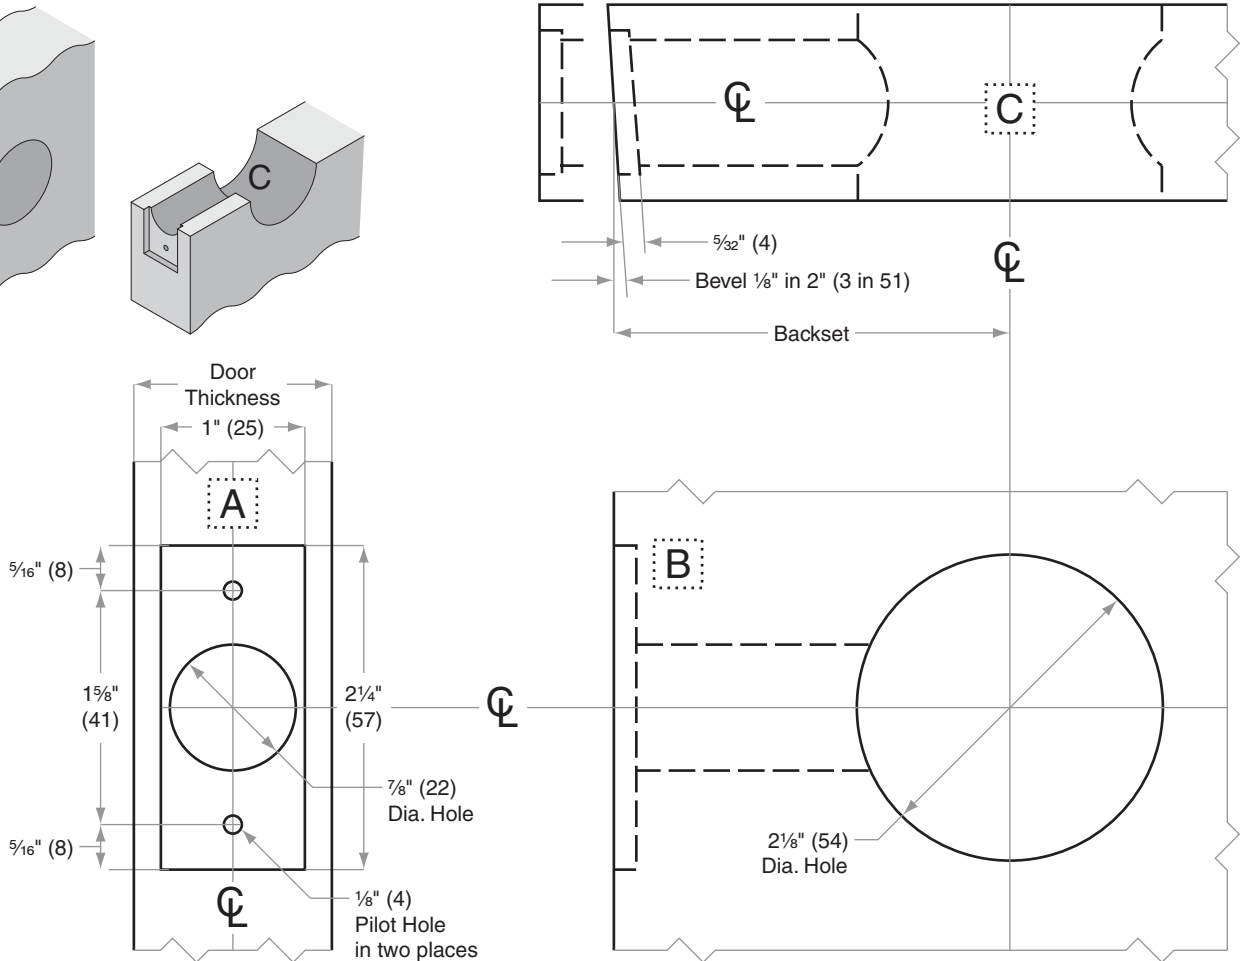

# BC100 and B/BA300-Series

BC160, BC162, B360, B362, BA360, BA362

- Door Type:** Wood or Composite, Flat or Beveled
- Door Thickness:** 1 $\frac{3}{8}$ " (35mm)–2 $\frac{1}{4}$ " (57mm)
- Faceplate:** Square Corner, 1" (25mm) wide
- Backsets:** B519-C, 2 $\frac{3}{8}$ " (60mm) | B519-D, 2 $\frac{3}{4}$ " (70mm) | B519-F, 5" (127mm)

Dimensions shown in parentheses ( ) are in millimeters

**Job:** \_\_\_\_\_

**Date:** \_\_\_\_\_

**Door Thickness:** \_\_\_\_\_

**Remarks:** \_\_\_\_\_

**TEMPLATE**  
**B519**