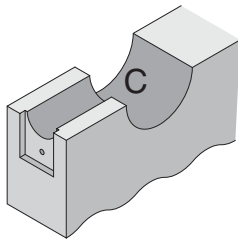

# BC100 and B/BA300-Series

BC160, BC162, B360, B362, BA360, BA362

- Door Type:** Wood or Composite, Flat or Beveled
- Door Thickness:** 1 $\frac{3}{8}$ " (35mm)–2 $\frac{1}{4}$ " (57mm)
- Faceplate:** Square Corner, 1" (25mm) wide
- Backsets:** B519-C, 2 $\frac{3}{8}$ " (60mm) | B519-D, 2 $\frac{3}{4}$ " (70mm) | B519-F, 5" (127mm)

Dimensions shown in parentheses ( ) are in millimeters

**Job:** \_\_\_\_\_

**Date:** \_\_\_\_\_

**Door Thickness:** \_\_\_\_\_

**Remarks:** \_\_\_\_\_

**TEMPLATE**  
**B519**