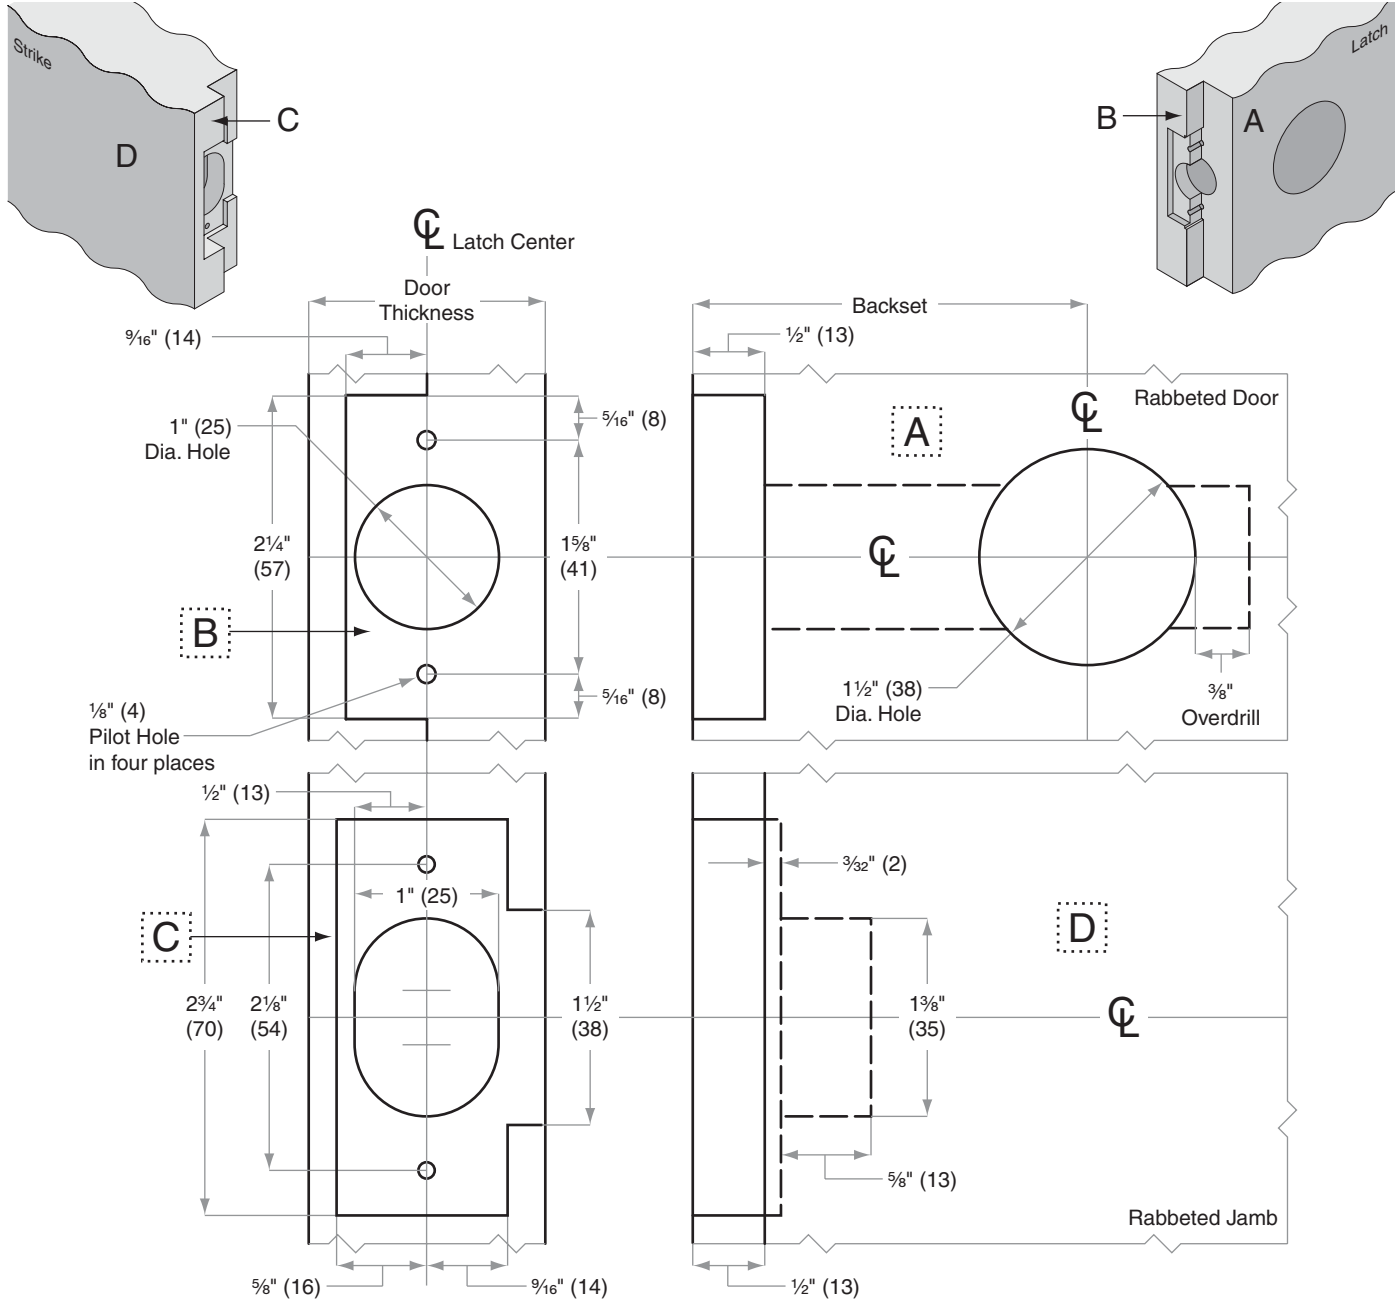

# B250-Series

## B250, B252

- Door Type:** Wood or Composite, rabbeted, flat
- Door Thickness:** Various
- Faceplate:** Square Corner, 1 1/8" (29mm) wide, 1/2" (13mm) rabbeted and strike
- Backsets:** B516-C, 2 3/8" (60mm) | B516-D, 2 3/4" (70mm)

Dimensions shown in parentheses ( ) are in millimeters

**Job:** \_\_\_\_\_

**Date:** \_\_\_\_\_

**Door Thickness:** \_\_\_\_\_

**Remarks:** \_\_\_\_\_

**TEMPLATE  
B516**