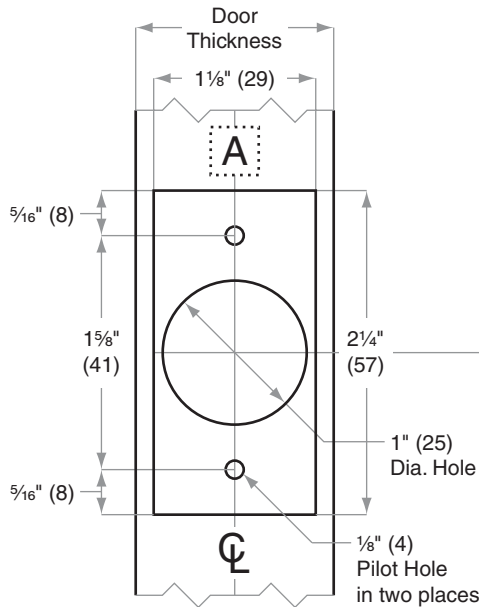

B250-Series

B250, B252

- Door Type:** Wood or Composite, Flat or Beveled
- Door Thickness:** Various
- Faceplate:** Square Corner, 1 1/8" (29mm) wide
- Backsets:** B482-C, 2 3/8" (60mm) | B482-D, 2 3/4" (70mm)

Dimensions shown in parentheses () are in millimeters

Job: _____

Date: _____

Door Thickness: _____

Remarks: _____

**TEMPLATE
B482**