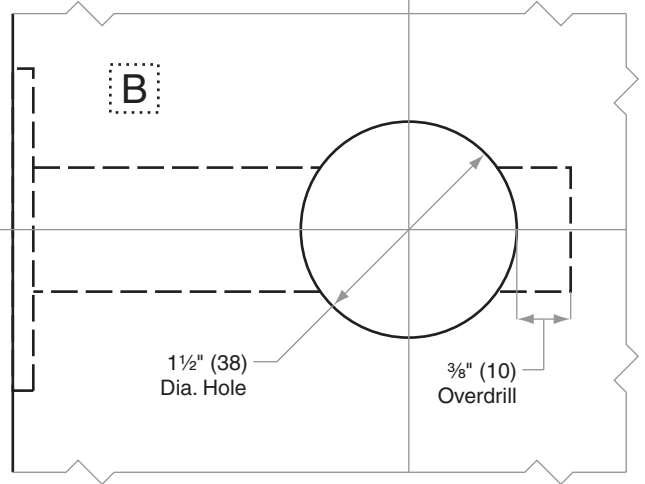

B250-Series

B250, B252

- Door Type:** Wood or Composite, Flat or Beveled
- Door Thickness:** Various
- Faceplate:** Square Corner, 1 1/8" (29mm) wide
- Backsets:** B482-C, 2 3/8" (60mm) | B482-D, 2 3/4" (70mm)

Dimensions shown in parentheses () are in millimeters

Job: _____

Date: _____

Door Thickness: _____

Remarks: _____

**TEMPLATE
B482**