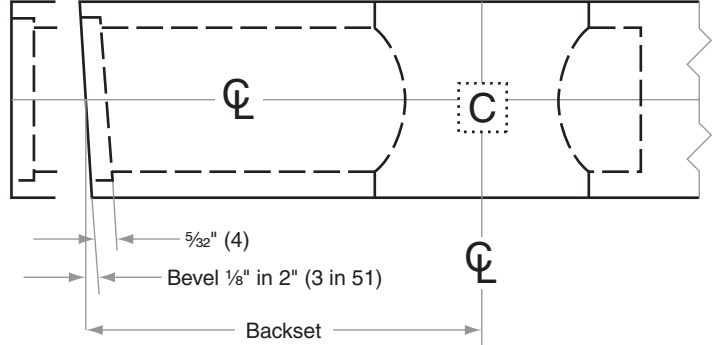

B250-Series

B250, B252

- Door Type:** Wood or Composite, Flat or Beveled
- Door Thickness:** Various
- Faceplate:** Square Corner, 1 1/8" (29mm) wide
- Backsets:** B482-C, 2 3/8" (60mm) | B482-D, 2 3/4" (70mm)

Dimensions shown in parentheses () are in millimeters

Job: _____

Date: _____

Door Thickness: _____

Remarks: _____

**TEMPLATE
B482**