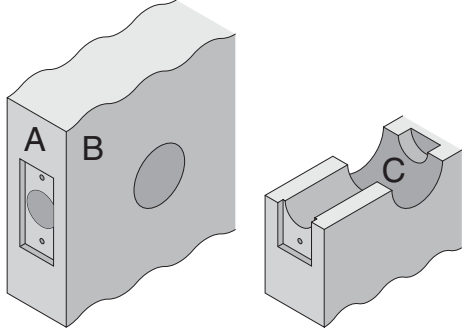

B250-Series

B250, B252

- Door Type:** Wood or Composite, Flat or Beveled
- Door Thickness:** Various
- Faceplate:** Square Corner, 1 1/8" (29mm) wide
- Backsets:** B482-C, 2 3/8" (60mm) | B482-D, 2 3/4" (70mm)

Dimensions shown in parentheses () are in millimeters

Job: _____

Date: _____

Door Thickness: _____

Remarks: _____

**TEMPLATE
B482**