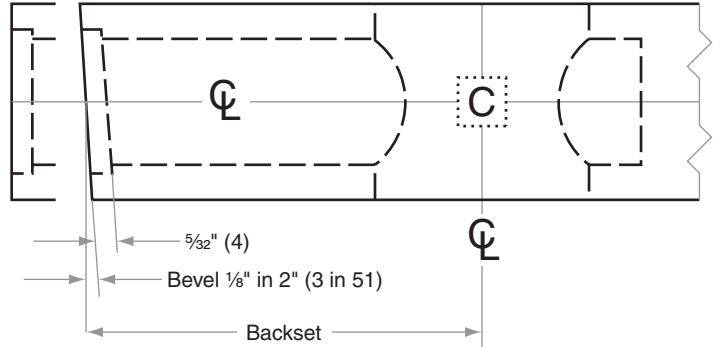

BC100-Series

BC160, BC162

- Door Type:** Wood or Composite, Flat or Beveled
- Door Thickness:** 1 $\frac{3}{8}$ " (35mm)–2 $\frac{1}{4}$ " (57mm)
- Faceplate:** Square Corner, 1" (25mm) wide
- Backsets:** B414-C, 2 $\frac{3}{8}$ " (60mm) | B414-D, 2 $\frac{3}{4}$ " (70mm)

Dimensions shown in parentheses () are in millimeters

Job: _____

Date: _____

Door Thickness: _____

Remarks: _____

TEMPLATE
B414