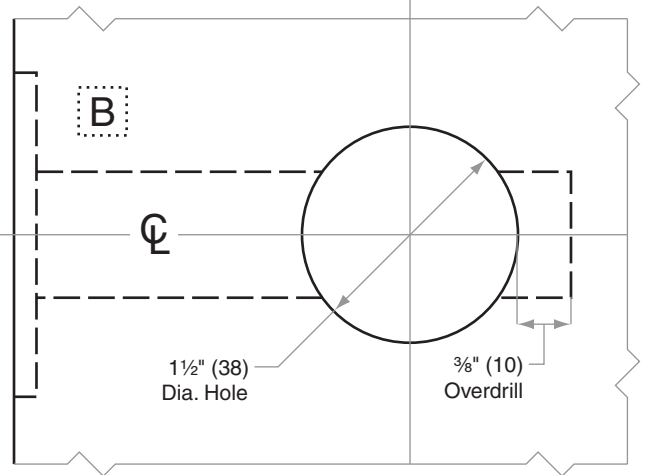

BC100-Series

BC160, BC162

- Door Type:** Wood or Composite, Flat or Beveled
- Door Thickness:** 1 $\frac{3}{8}$ " (35mm)–2 $\frac{1}{4}$ " (57mm)
- Faceplate:** Square Corner, 1" (25mm) wide
- Backsets:** B414-C, 2 $\frac{3}{8}$ " (60mm) | B414-D, 2 $\frac{3}{4}$ " (70mm)

Dimensions shown in parentheses () are in millimeters

Job: _____

Date: _____

Door Thickness: _____

Remarks: _____

TEMPLATE
B414