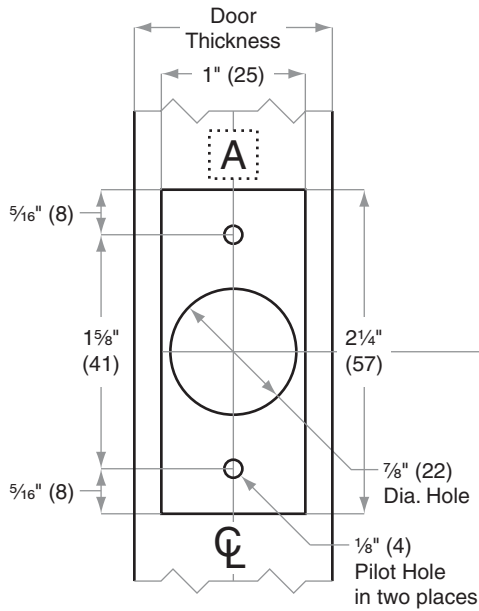

BC100-Series

BC160, BC162

- Door Type:** Wood or Composite, Flat or Beveled
- Door Thickness:** 1 $\frac{3}{8}$ " (35mm)–2 $\frac{1}{4}$ " (57mm)
- Faceplate:** Square Corner, 1" (25mm) wide
- Backsets:** B414-C, 2 $\frac{3}{8}$ " (60mm) | B414-D, 2 $\frac{3}{4}$ " (70mm)

Dimensions shown in parentheses () are in millimeters

Job: _____

Date: _____

Door Thickness: _____

Remarks: _____

TEMPLATE
B414