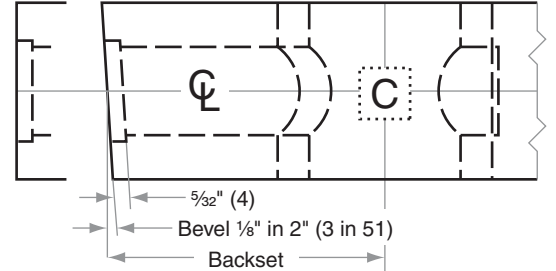

H-Series

H110, H153, H180, H185

- Door Type:** Wood or Composite, Flat or Beveled
- Door Thickness:** 1 $\frac{3}{8}$ " (35mm)–1 $\frac{3}{4}$ " (44mm)
- Faceplate:** Square Corner, 1" (25mm) wide
- Backsets:** H496-C, 2 $\frac{3}{8}$ " (60mm) | H496-D, 2 $\frac{3}{4}$ " (70mm)

Dimensions shown in parentheses () are in millimeters

Job: _____

Date: _____

Door Thickness: _____

Remarks: _____

**TEMPLATE
H496**