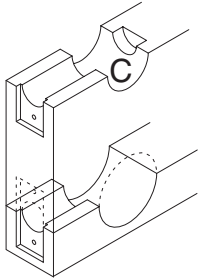

H-Series

H110, H153, H180, H185

- Door Type:** Wood or Composite, Flat or Beveled
- Door Thickness:** 1 $\frac{3}{8}$ " (35mm)–1 $\frac{3}{4}$ " (44mm)
- Faceplate:** Square Corner, 1" (25mm) wide
- Backsets:** H496-C, 2 $\frac{3}{8}$ " (60mm) | H496-D, 2 $\frac{3}{4}$ " (70mm)

Dimensions shown in parentheses () are in millimeters

Job: _____

Date: _____

Door Thickness: _____

Remarks: _____

**TEMPLATE
H496**