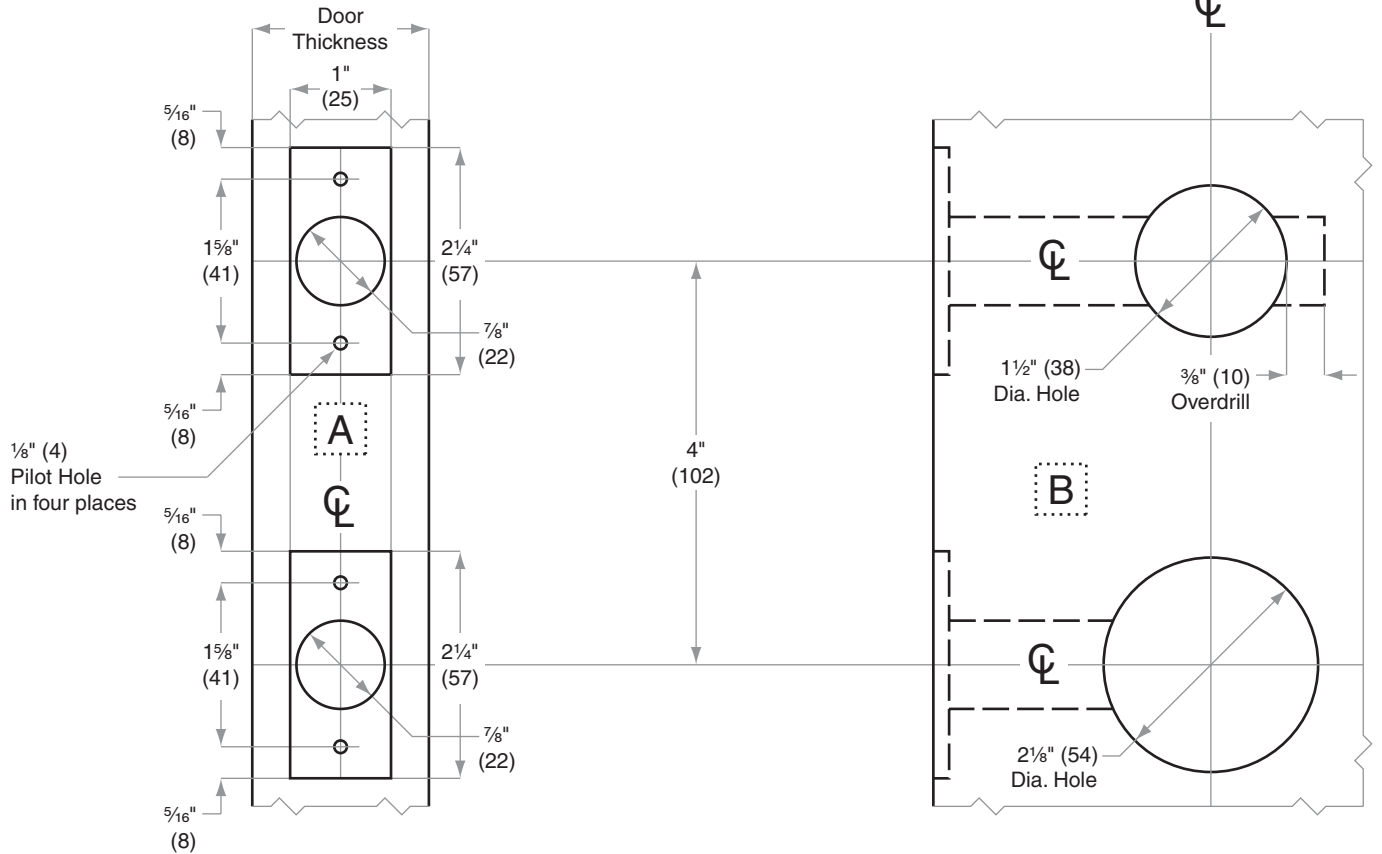

H-Series

H110, H153, H180, H185

- Door Type:** Wood or Composite, Flat or Beveled
- Door Thickness:** 1 $\frac{3}{8}$ " (35mm)–1 $\frac{3}{4}$ " (44mm)
- Faceplate:** Square Corner, 1" (25mm) wide
- Backsets:** H496-C, 2 $\frac{3}{8}$ " (60mm) | H496-D, 2 $\frac{3}{4}$ " (70mm)

Dimensions shown in parentheses () are in millimeters

Job: _____

Date: _____

Door Thickness: _____

Remarks: _____

**TEMPLATE
H496**