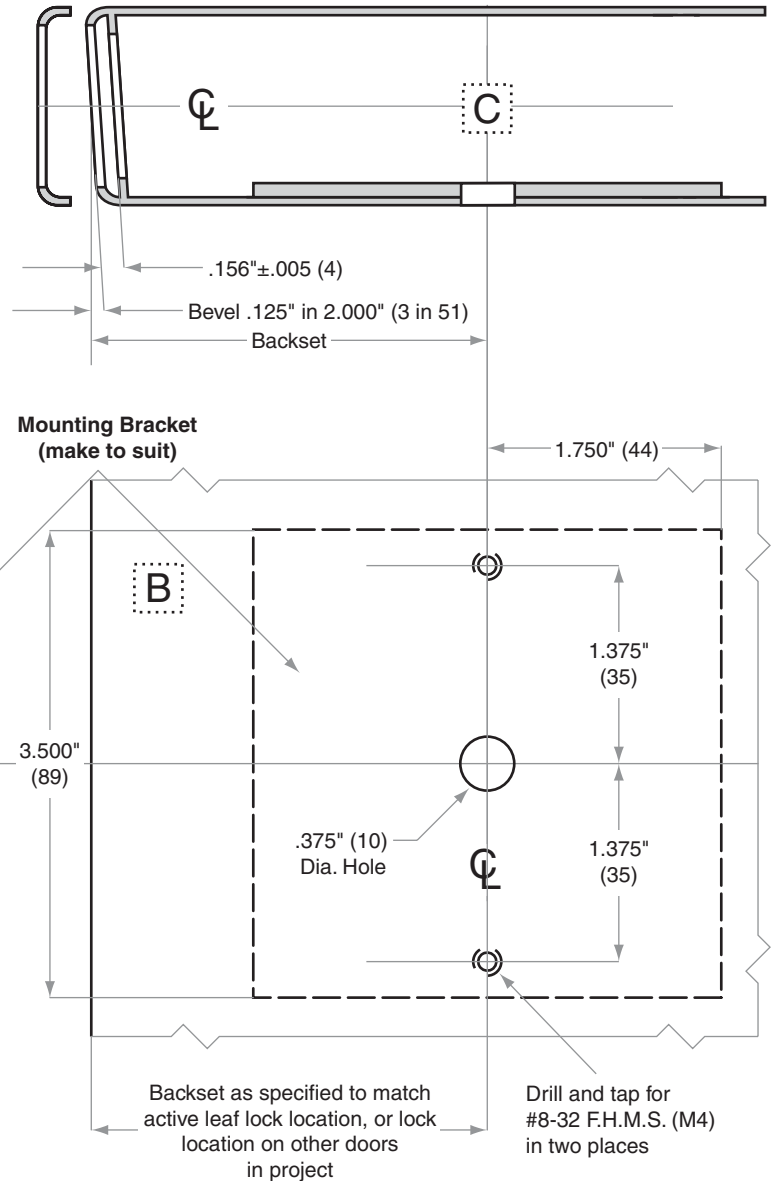

ND-Series Levers

ND170

Door Type:	Metal
Door Thickness:	Various
Faceplate:	None
Backsets:	Any

Dimensions shown in parentheses () are in millimeters

Job: _____

Date: _____

Door Thickness: _____

Remarks: _____

**TEMPLATE
ND404**