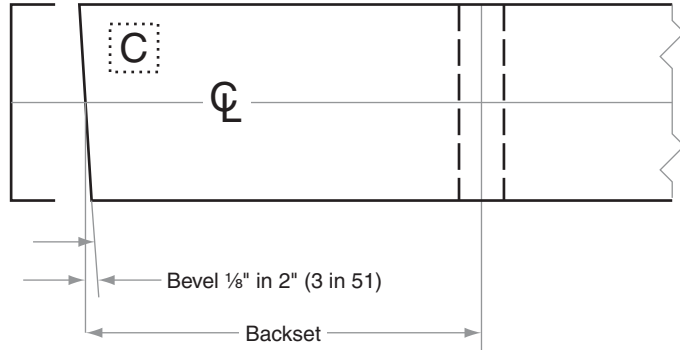

ND-Series Levers

ND170

Door Type:	Wood or Composite
Door Thickness:	Various
Faceplate:	None
Backsets:	Any

Dimensions shown in parentheses () are in millimeters

Job: _____

Date: _____

Door Thickness: _____

Remarks: _____