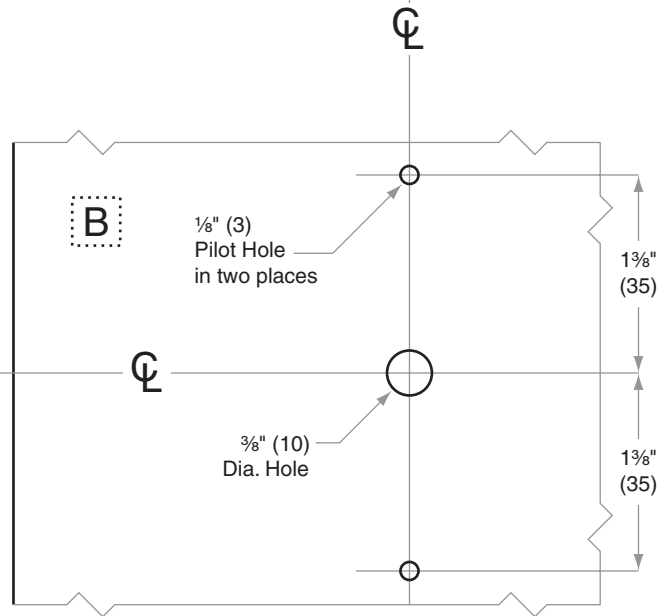

ND-Series Levers

ND170

Door Type:	Wood or Composite
Door Thickness:	Various
Faceplate:	None
Backsets:	Any

Dimensions shown in parentheses () are in millimeters

Job: _____

Date: _____

Door Thickness: _____

Remarks: _____

TEMPLATE
ND403