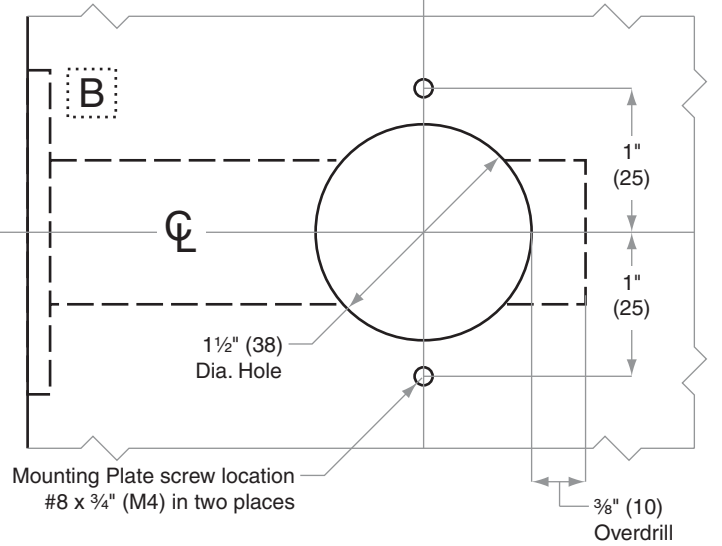

## B580

- Door Type:** Wood or Composite, Flat or Beveled
- Door Thickness:** 1 $\frac{3}{8}$ " (35mm)–2 $\frac{1}{4}$ " (57mm)
- Faceplate:** Square Corner, 1 $\frac{1}{8}$ " (29mm) wide
- Backsets:** B945-C, 2 $\frac{3}{8}$ " (60mm) | B945-D, 2 $\frac{3}{4}$ " (70mm) | B945-F, 5" (127mm)

Dimensions shown in parentheses ( ) are in millimeters

**Job:** \_\_\_\_\_

**Date:** \_\_\_\_\_

**Door Thickness:** \_\_\_\_\_

**Remarks:** \_\_\_\_\_

**TEMPLATE**  
**B945**