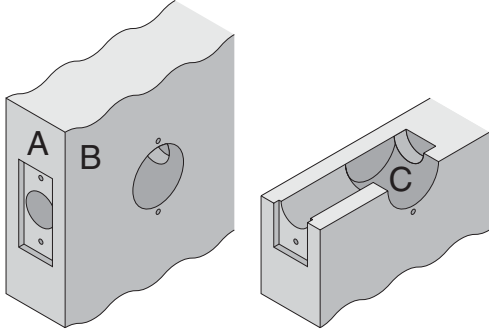

## B580

- Door Type:** Wood or Composite, Flat or Beveled
- Door Thickness:** 1 $\frac{3}{8}$ " (35mm)–2 $\frac{1}{4}$ " (57mm)
- Faceplate:** Square Corner, 1 $\frac{1}{8}$ " (29mm) wide
- Backsets:** B945-C, 2 $\frac{3}{8}$ " (60mm) | B945-D, 2 $\frac{3}{4}$ " (70mm) | B945-F, 5" (127mm)

Dimensions shown in parentheses ( ) are in millimeters

**Job:** \_\_\_\_\_

**Date:** \_\_\_\_\_

**Door Thickness:** \_\_\_\_\_

**Remarks:** \_\_\_\_\_

**TEMPLATE**  
**B945**