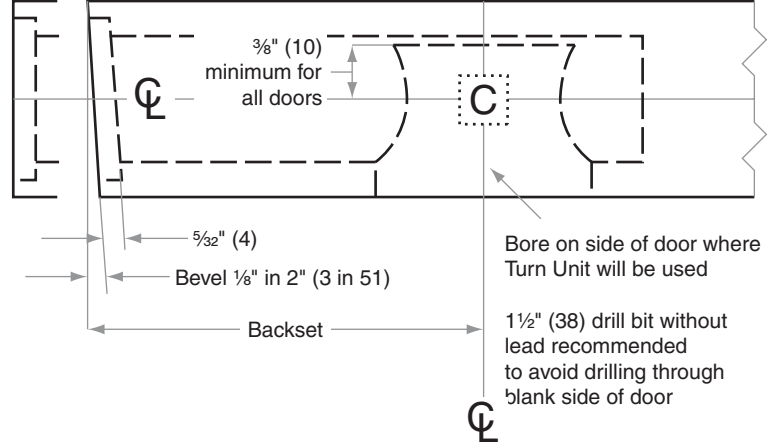

## B580

- Door Type:** Wood or Composite, Flat or Beveled
- Door Thickness:** 1 $\frac{3}{8}$ " (35mm)–2 $\frac{1}{4}$ " (57mm)
- Faceplate:** Square Corner, 1 $\frac{1}{8}$ " (29mm) wide
- Backsets:** B945-C, 2 $\frac{3}{8}$ " (60mm) | B945-D, 2 $\frac{3}{4}$ " (70mm) | B945-F, 5" (127mm)

Dimensions shown in parentheses ( ) are in millimeters

**Job:** \_\_\_\_\_

**Date:** \_\_\_\_\_

**Door Thickness:** \_\_\_\_\_

**Remarks:** \_\_\_\_\_

**TEMPLATE**  
**B945**