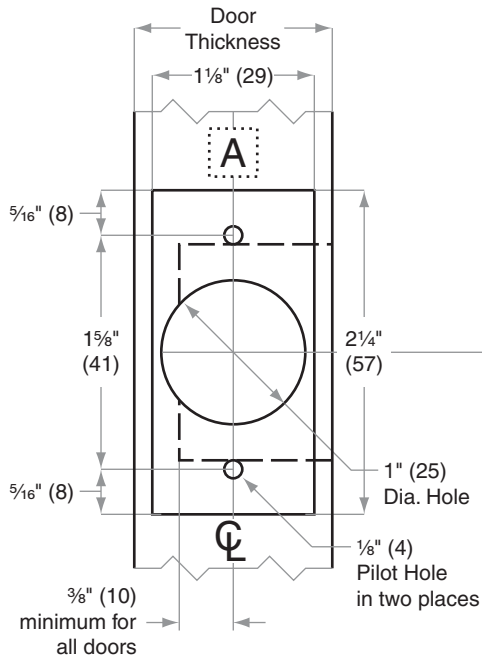

## B580

- Door Type:** Wood or Composite, Flat or Beveled
- Door Thickness:** 1 $\frac{3}{8}$ " (35mm)–2 $\frac{1}{4}$ " (57mm)
- Faceplate:** Square Corner, 1 $\frac{1}{8}$ " (29mm) wide
- Backsets:** B945-C, 2 $\frac{3}{8}$ " (60mm) | B945-D, 2 $\frac{3}{4}$ " (70mm) | B945-F, 5" (127mm)

Dimensions shown in parentheses ( ) are in millimeters

**Job:** \_\_\_\_\_

**Date:** \_\_\_\_\_

**Door Thickness:** \_\_\_\_\_

**Remarks:** \_\_\_\_\_

**TEMPLATE**  
**B945**