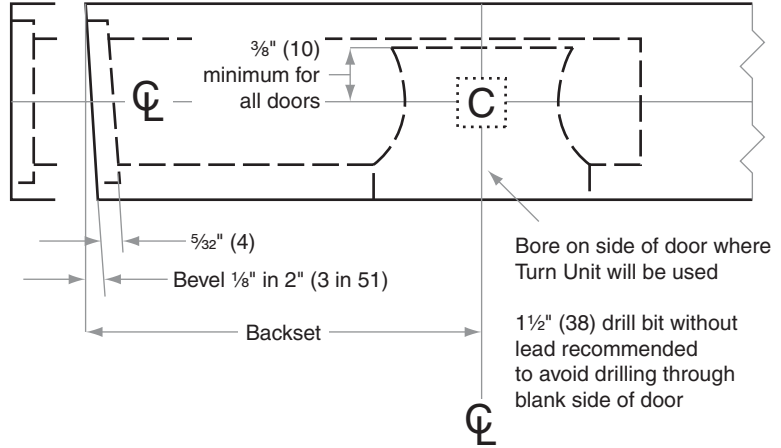

B500-Series

B580

- Door Type:** Wood or Composite, Flat or Beveled
- Door Thickness:** 1 $\frac{3}{8}$ " (35mm)–2 $\frac{1}{4}$ " (57mm)
- Faceplate:** Square Corner, 1" (25mm)
- Backsets:** B940-C, 2 $\frac{3}{8}$ " (60mm) | B940-D, 2 $\frac{3}{4}$ " (70mm) | B940-F, 5" (127mm)

Dimensions shown in parentheses () are in millimeters

Job: _____

Date: _____

Door Thickness: _____

Remarks: _____

TEMPLATE
B940