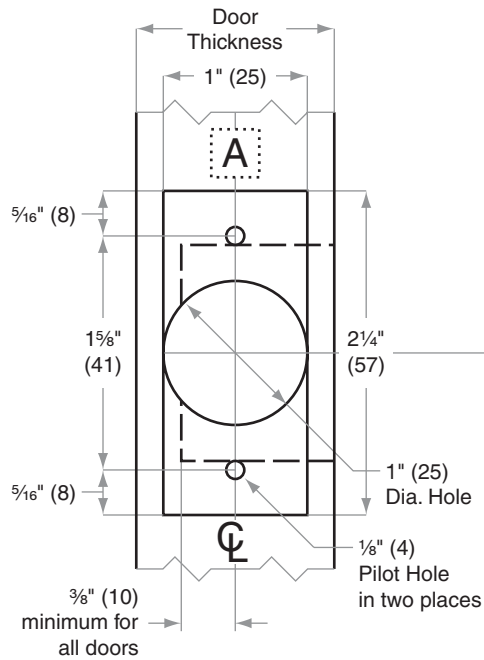

B500-Series

B580

- Door Type:** Wood or Composite, Flat or Beveled
- Door Thickness:** 1 $\frac{3}{8}$ " (35mm)–2 $\frac{1}{4}$ " (57mm)
- Faceplate:** Square Corner, 1" (25mm)
- Backsets:** B940-C, 2 $\frac{3}{8}$ " (60mm) | B940-D, 2 $\frac{3}{4}$ " (70mm) | B940-F, 5" (127mm)

Dimensions shown in parentheses () are in millimeters

Job: _____

Date: _____

Door Thickness: _____

Remarks: _____

TEMPLATE
B940