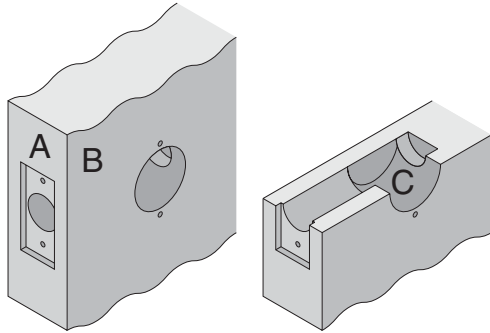

B500-Series

B580

- Door Type:** Wood or Composite, Flat or Beveled
- Door Thickness:** 1 $\frac{3}{8}$ " (35mm)–2 $\frac{1}{4}$ " (57mm)
- Faceplate:** Square Corner, 1" (25mm)
- Backsets:** B940-C, 2 $\frac{3}{8}$ " (60mm) | B940-D, 2 $\frac{3}{4}$ " (70mm) | B940-F, 5" (127mm)

Dimensions shown in parentheses () are in millimeters

Job: _____

Date: _____

Door Thickness: _____

Remarks: _____

TEMPLATE
B940