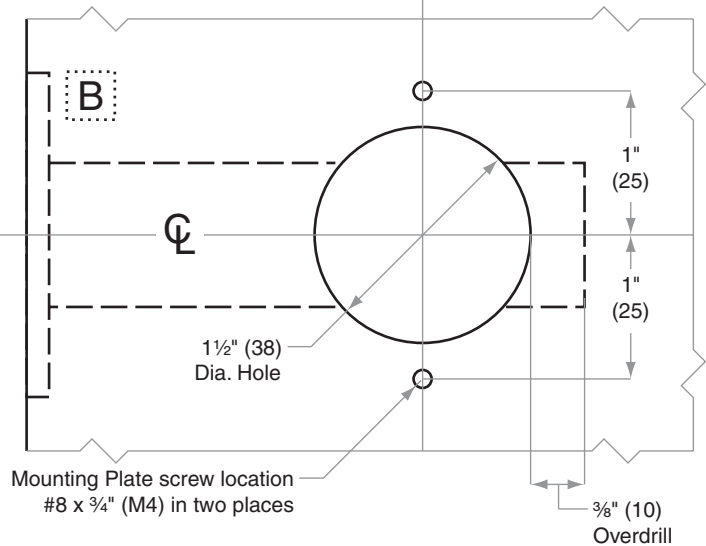

B500-Series

B580

- Door Type:** Wood or Composite, Flat or Beveled
- Door Thickness:** 1 $\frac{3}{8}$ " (35mm)–2 $\frac{1}{4}$ " (57mm)
- Faceplate:** Square Corner, 1" (25mm)
- Backsets:** B940-C, 2 $\frac{3}{8}$ " (60mm) | B940-D, 2 $\frac{3}{4}$ " (70mm) | B940-F, 5" (127mm)

Dimensions shown in parentheses () are in millimeters

Job: _____

Date: _____

Door Thickness: _____

Remarks: _____

TEMPLATE
B940