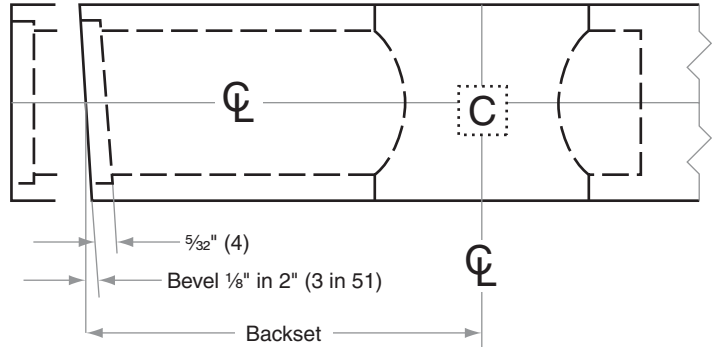

B500-Series

B571, B581

- Door Type:** Wood or Composite, Flat or Beveled
- Door Thickness:** 1 3/8" (35mm)–2 1/4" (57mm)
- Faceplate:** Square Corner, 1 1/8" (29mm) wide
- Backsets:** B938-C, 2 3/8" (60mm) | B938-D, 2 3/4" (70mm) | B938-F, 5" (127mm)

Dimensions shown in parentheses () are in millimeters

Job: _____

Date: _____

Door Thickness: _____

Remarks: _____

TEMPLATE
B938