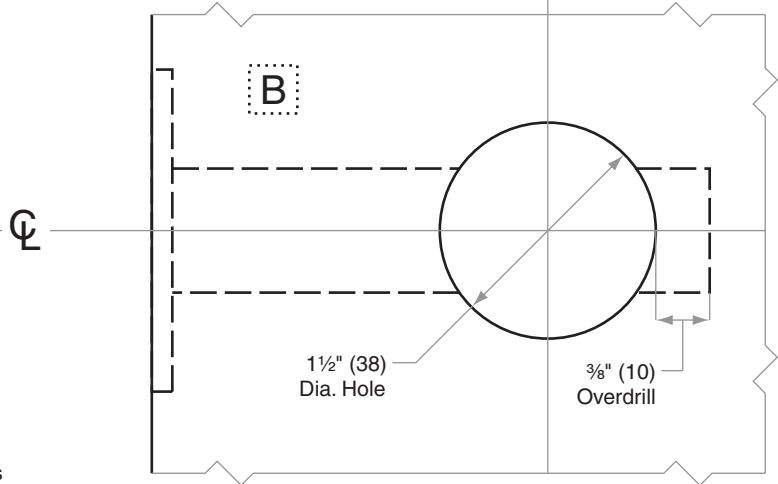

B500-Series

B571, B581

- Door Type:** Wood or Composite, Flat or Beveled
- Door Thickness:** 1 3/8" (35mm)–2 1/4" (57mm)
- Faceplate:** Square Corner, 1 1/8" (29mm) wide
- Backsets:** B938-C, 2 3/8" (60mm) | B938-D, 2 3/4" (70mm) | B938-F, 5" (127mm)

Dimensions shown in parentheses () are in millimeters

Job: _____

Date: _____

Door Thickness: _____

Remarks: _____

TEMPLATE
B938