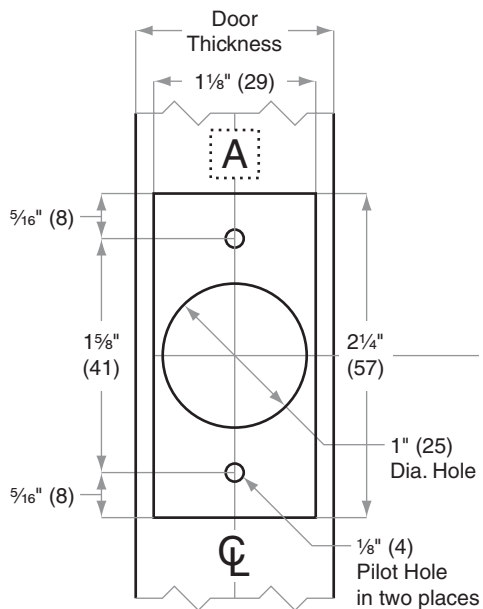

B500-Series

B571, B581

- Door Type:** Wood or Composite, Flat or Beveled
- Door Thickness:** 1 3/8" (35mm)–2 1/4" (57mm)
- Faceplate:** Square Corner, 1 1/8" (29mm) wide
- Backsets:** B938-C, 2 3/8" (60mm) | B938-D, 2 3/4" (70mm) | B938-F, 5" (127mm)

Dimensions shown in parentheses () are in millimeters

Job: _____

Date: _____

Door Thickness: _____

Remarks: _____

TEMPLATE
B938