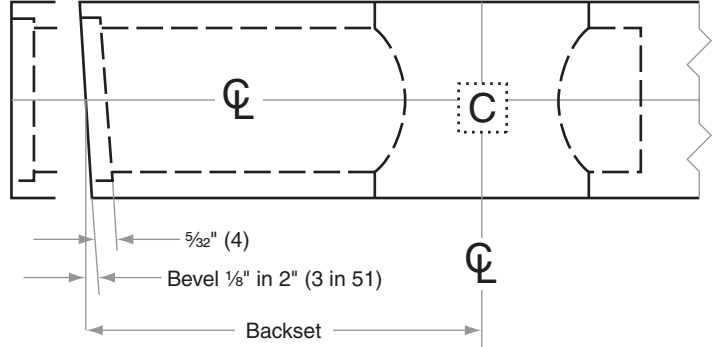

## B571, B581

- Door Type:** Wood or Composite, Flat or Beveled
- Door Thickness:** 1 3/8" (35mm)–1 7/8" (48mm)
- Faceplate:** Round Corner, 1/4" (6mm) Radius, 1" (25mm) wide
- Backsets:** B935-C, 2 3/8" (60mm) | B935-D, 2 3/4" (70mm) | B935-F, 5" (127mm)

Dimensions shown in parentheses ( ) are in millimeters

**Job:** \_\_\_\_\_

**Date:** \_\_\_\_\_

**Door Thickness:** \_\_\_\_\_

**Remarks:** \_\_\_\_\_

**TEMPLATE**  
**B935**