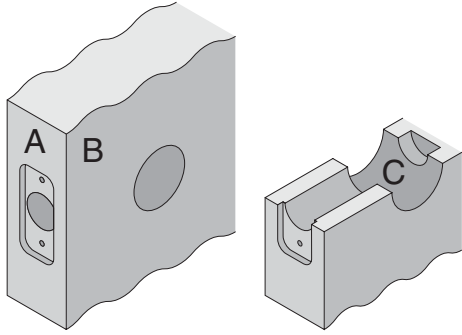

## B571, B581

- Door Type:** Wood or Composite, Flat or Beveled
- Door Thickness:** 1 3/8" (35mm)–1 7/8" (48mm)
- Faceplate:** Round Corner, 1/4" (6mm) Radius, 1" (25mm) wide
- Backsets:** B935-C, 2 3/8" (60mm) | B935-D, 2 3/4" (70mm) | B935-F, 5" (127mm)

Dimensions shown in parentheses ( ) are in millimeters

**Job:** \_\_\_\_\_

**Date:** \_\_\_\_\_

**Door Thickness:** \_\_\_\_\_

**Remarks:** \_\_\_\_\_

**TEMPLATE**  
**B935**