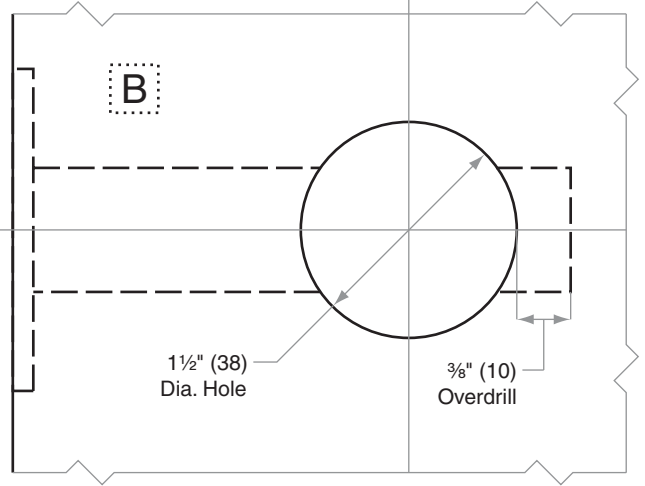

## B571, B581

- Door Type:** Wood or Composite, Flat or Beveled
- Door Thickness:** 1 3/8" (35mm)–1 7/8" (48mm)
- Faceplate:** Round Corner, 1/4" (6mm) Radius, 1" (25mm) wide
- Backsets:** B935-C, 2 3/8" (60mm) | B935-D, 2 3/4" (70mm) | B935-F, 5" (127mm)

Dimensions shown in parentheses ( ) are in millimeters

**Job:** \_\_\_\_\_

**Date:** \_\_\_\_\_

**Door Thickness:** \_\_\_\_\_

**Remarks:** \_\_\_\_\_

**TEMPLATE**  
**B935**