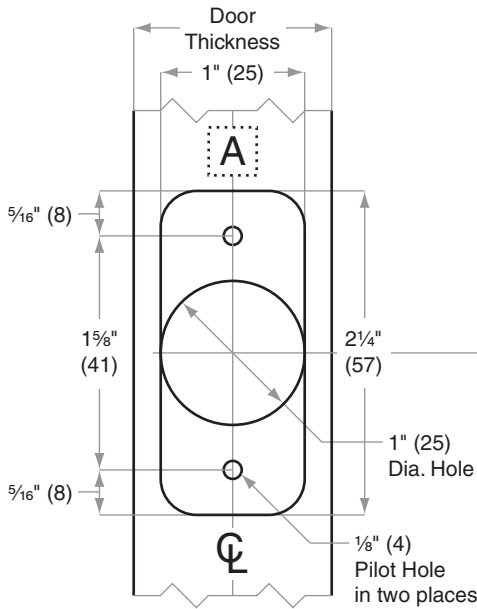

## B571, B581

- Door Type:** Wood or Composite, Flat or Beveled
- Door Thickness:** 1 3/8" (35mm)–1 7/8" (48mm)
- Faceplate:** Round Corner, 1/4" (6mm) Radius, 1" (25mm) wide
- Backsets:** B935-C, 2 3/8" (60mm) | B935-D, 2 3/4" (70mm) | B935-F, 5" (127mm)

Dimensions shown in parentheses ( ) are in millimeters

**Job:** \_\_\_\_\_

**Date:** \_\_\_\_\_

**Door Thickness:** \_\_\_\_\_

**Remarks:** \_\_\_\_\_

**TEMPLATE**  
**B935**