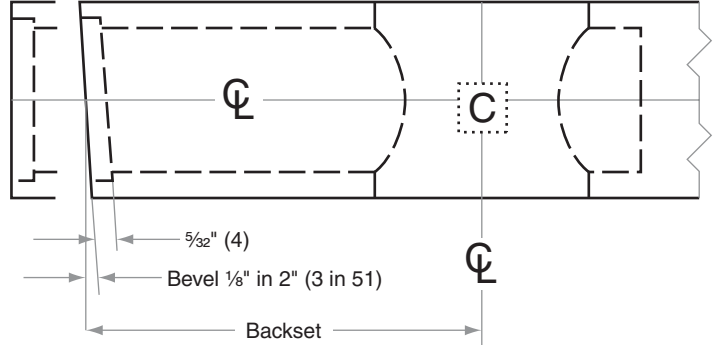

B500-Series

B571, B581

- Door Type:** Wood or Composite, Flat or Beveled
- Door Thickness:** 1 3/8" (35mm)–1 7/8" (48mm)
- Faceplate:** Square Corner, 1" (25mm) wide
- Backsets:** B933-C, 2 3/8" (60mm) | B933-D, 2 3/4" (70mm) | B933-F, 5" (127mm)

Dimensions shown in parentheses () are in millimeters

Job: _____

Date: _____

Door Thickness: _____

Remarks: _____

TEMPLATE
B933