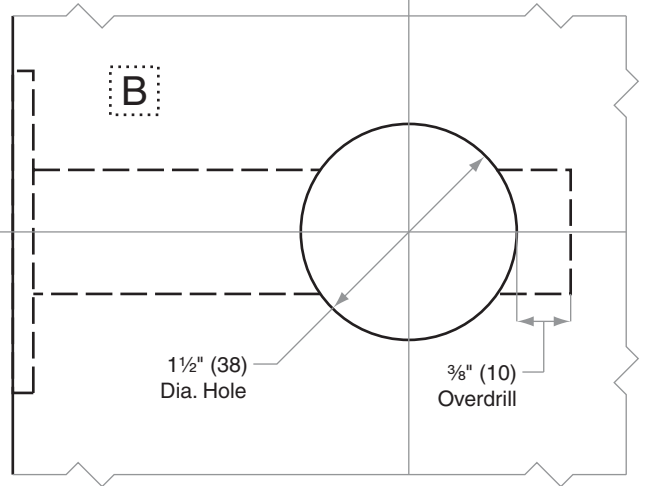

B500-Series

B571, B581

- Door Type:** Wood or Composite, Flat or Beveled
- Door Thickness:** 1 3/8" (35mm)–1 7/8" (48mm)
- Faceplate:** Square Corner, 1" (25mm) wide
- Backsets:** B933-C, 2 3/8" (60mm) | B933-D, 2 3/4" (70mm) | B933-F, 5" (127mm)

Dimensions shown in parentheses () are in millimeters

Job: _____

Date: _____

Door Thickness: _____

Remarks: _____

TEMPLATE
B933