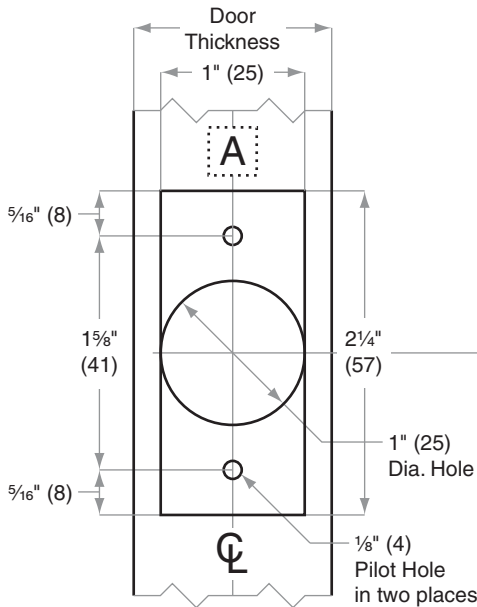

B500-Series

B571, B581

- Door Type:** Wood or Composite, Flat or Beveled
- Door Thickness:** 1 3/8" (35mm)–1 7/8" (48mm)
- Faceplate:** Square Corner, 1" (25mm) wide
- Backsets:** B933-C, 2 3/8" (60mm) | B933-D, 2 3/4" (70mm) | B933-F, 5" (127mm)

Dimensions shown in parentheses () are in millimeters

Job: _____

Date: _____

Door Thickness: _____

Remarks: _____

TEMPLATE
B933