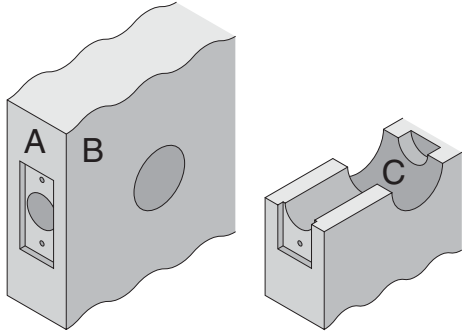

B500-Series

B571, B581

- Door Type:** Wood or Composite, Flat or Beveled
- Door Thickness:** 1 3/8" (35mm)–1 7/8" (48mm)
- Faceplate:** Square Corner, 1" (25mm) wide
- Backsets:** B933-C, 2 3/8" (60mm) | B933-D, 2 3/4" (70mm) | B933-F, 5" (127mm)

Dimensions shown in parentheses () are in millimeters

Job: _____

Date: _____

Door Thickness: _____

Remarks: _____

TEMPLATE
B933